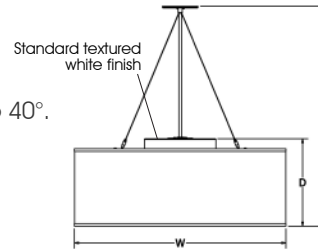

Modifications: Consult factory for lamping or cluster options.

SAMPLE CATALOG NUMBER:							
GL-2742-	L55-	W-	NSN-	5-	A-	072	
MODEL NO.	LAMPING	SHADE	FINISH	HANGER	OPTIONS	OVERALL HEIGHT	
GL-2740 W in 14" mm 355 5lbs D in 9.5" mm 240 2.25kg H Specify	IN3. 3MED* L10. 1LED30 L15. 1LED35 L14. 1LED40	W White C Cream R Red BL Blue O Olive S Stone	Standard: Powder Coat Specify code from G-Lighting color chart	1. Stem 	A. No Options DE. ECO Dimming Lutron Ecosystem dimming CF lamping option. Specify voltage and wattage after dimming code.	Specify overall height for stem hanger option in inches.	
GL-2741 W in 18" mm 460 5lbs D in 10.5" mm 265 2.25kg H Specify	IN3. 3MED* L10. 1LED30 L15. 1LED35 L14. 1LED40	Washable: WW White WC Cream WT Tan WB Brown	Specify finish for hanger option 1 only.	5. Cord & Cable 	DV. Mark VII Dimming Advance Mark VII dimming CF lamping option. Specify voltage and wattage after dimming code. DX. Mark X Dimming Advance Mark X dimming CF lamping option. Specify voltage and wattage after dimming code.		
GL-2742 W in 24" mm 610 15lbs D in 11.5" mm 295 7kg H Specify	IN3. 3MED* L50. 5LED30 F4. 4CF L55. 5LED35 L54. 5LED40			Fixture painted textured white and supplied with white cord with hanger option 5.	E. Emergency Remote mount up to 5' from lamps in controlled environment with an area temperature range of 32°- 131°F. Compact fluorescent only. Specify 120 or 277 voltage. EL. Emergency LED Must be remotely mounted in a controlled environment with an area temperature range of 32°-131°F. LED only. Specify 120 or 277 voltage. LC. 150" Cord & Cable Supplied with 150" Cord & Cable.		
GL-2743 W in 30" mm 760 18lbs D in 12.5" mm 320 8kg H Specify	IN3. 3MED* L50. 5LED30 F4. 4CF L55. 5LED35 L54. 5LED40						
GL-2744 W in 36" mm 915 20lbs D in 13.5" mm 340 9kg H Specify	IN6. 6MED* L80. 8LED30 F6. 6CF L85. 8LED35 L84. 8LED40						
GL-2745 W in 48" mm 1220 25lbs D in 15.5" mm 395 11.5kg H Specify	IN6. 6MED* L80. 8LED30 F6. 6CF L85. 8LED35 L84. 8LED40						
	*120 Volt Only						