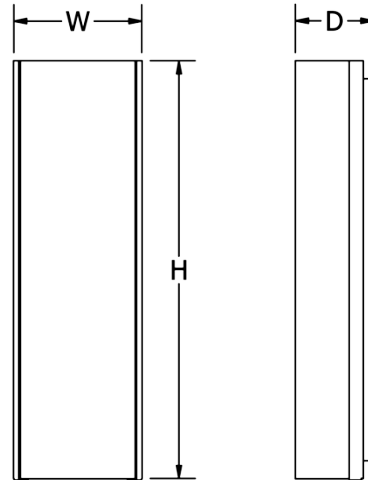

GL-4635

TUCSON

GENERAL SPECIFICATION

Lamping: Standard lamping packages offer long lamp life, high power factor energy efficient electronic ballast.

Diffuser: Standard perforated white top and bottom diffuser.

Acrylic: UL-94 HB Flame Class rated.

Standard Finish: Highly durable oven cured no VOC premium powder coat.

Custom: Contact factory for custom lengths and lamping.

SAMPLE CATALOG NUMBER:					
GL-4634-		A-	W-	NSN-	A
MODEL NO.		LAMPING	ACRYLIC	FINISH	OPTION(S)
GL-4634	W in 5 3/4" mm 145 H in 13 1/4" mm 335 D in 4" mm 100 5lbs 2.3kg	A. 1CF18 B. LED	Standard: W. White Opal Optional: S. Satin White F. Faux Alabaster M. Earth Marble H. Hand Painted Alabaster G. Grass cast Resin K. Leaf Cast Resin 3N. Weave Cast Resin Acrylic is UL-94 HB Flame Class rated.	Standard: Powder Coat Specify code from G-Lighting color chart.	A. No Options B. Emergency CF Remote mount up to 5' from lamps. Compact Fluorescent only. B1. Emergency T5 Remote mount up to 5' from lamps. T5 lamps only. B2. Emergency LED Consult factory. D. Integral Dimming Specify voltage. See dimming chart.
GL-4635	W in 5 3/4" mm 145 H in 19" mm 480 D in 4" mm 100 6lbs 2.7kg	C. 1CF39 B. LED			
GL-4636	W in 5 3/4" mm 145 H in 24" mm 610 D in 4" mm 100 7lbs 3.2kg	E. 1T524HO G. 2LED			

All dimensions are nominal.

Lamp Definition

Lamp	Fluorescent	Lamp Base	Rated Life Hrs ¹	Lumens ¹	Lamp	LED	Kelvin ²	CRI	Rated Life Hrs	Lumens
CF18	CF 18W	2G11 4PIN	20000	1250	LED	13W Strip	4000	80	50000	1510
CF39	CF39W	2G11 4PIN	12000	2510	2LED	(2) 13W Strips	4000	80	50000	3020
T524HO	T5 24W	Mini-Bi-Pin	36000	1840						