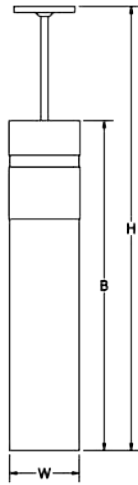

BASILONE

Indoor LED Pendant

GLighting
Since 1908

9777 Reavis Park Drive
St. Louis, MO 63123
800.331.2425 or 314.631.6000
Fax 314.631.7800

sales@glighting.com www.glighting.com

GENERAL SPECIFICATION

Canopy: Low profile. May be mounted on flat or sloped ceilings up to 40°. Available stem or field adjustable cord hung.

Body: .050 spun aluminum cap. Black perforated decorative ring. Driver integral.

Acrylic: Seamless acrylic cylinder is UL-94 HB Flame Class rated. Standard bottom diffuser.

Modifications: Consult factory for lamping or cluster options.

Standard Finishes: Highly durable oven cured no VOC premium powder coat.

Cable Hanger: Supplied with standard 72" white cord and cable. Field adjustable.

SAMPLE CATALOG NUMBER: GL-6000-						
MODEL NO.	A-	W-	NSN-	1-	A-	038
	LAMPING	ACRYLIC	FINISH	HANGER	OPTION(S)	OVERALL HEIGHT
GL-6000 W in 6" mm 150 12lbs 7.4kg B in 28 1/2" mm 725 H in 38" mm 965	A. LED24	Standard: W White Opal S Satin White Acrylic is UL-94 HB Flame Class rated.	Standard: Powder Coat Premium: SA Satin Aluminum Specify code from G-Lighting color chart	1. Stem 	A. No Options D. Dimming EL. Remote LED Emergency Remote mount up to 25' from lamps. Hanger option 1 only. ELC. LED Emergency Mounted in 12" x 2 1/2" canopy. Hanger option 1 only.	Stem mount only - Specify overall height in inches. Standard overall height shown by model no.
GL-6001 W in 6" mm 150 20lbs 9kg B in 40 1/2" mm 1030 H in 50" mm 1270	A. LED24			2. Cable 		
GL-6002 W in 6" mm 150 30lbs 11.3kg B in 57" mm 1448 H in 68" mm 1702	A. LED24			Standard White Power Cord		

Fixtures over 50 lbs require reinforced junction box

Lamp Definition

Lamp	LED	Rated Life Hrs	Delivered Lumens	Kelvin	CRI
LED24	1 24W LED	50000	1166	3000	80