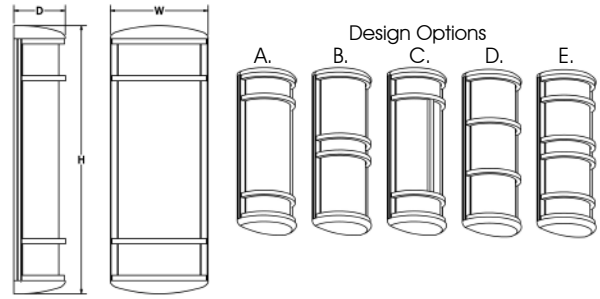

BEAM

Exterior Sconce

GLighting
Since 1908
 9777 Reavis Park Drive
 St. Louis, MO 63123
 800.331.2425 or 314.631.6000
 Fax 314.631.7800

sales@glighting.com www.glighting.com

GENERAL SPECIFICATION

- LED:** High efficiency mid-power LEDs are field serviceable.
- LED Dimming:** 0-10V dimming standard with LED lamping option.
- Lamping:** Standard lamping packages offer long lamp life, high power factor energy efficient electronic ballast.
- Body:** Extruded aluminum wall plate and rails. Body hinges for easy serviceability.
- Acrylic:** Extruded lens is UL-94 HB Flame Class rated.
- Standard Finishes:** Highly durable oven cured no VOC premium powder coat.
- Design:** Aluminum die cast end caps and decorative bars.
- Modified:** Contact factory for modified lengths, lamping and decorative fronts.
- Exterior Mounting:** Gasketed between wall and wall plate.