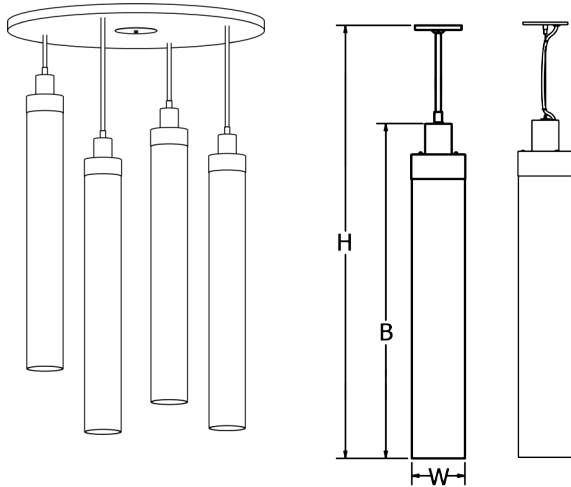

### Cluster Sample

### GENERAL SPECIFICATION

**Canopy:** Low profile. May be mounted on flat or sloped ceilings up to 40°. Available stem or field adjustable cord hung.

**Ballast:** T5 energy efficient integral electronic ballast. Universal voltage.