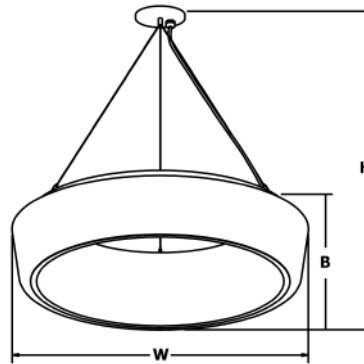

LED: High efficiency mid-power LEDs are field serviceable.

LED Dimming: 0-10V dimming standard.

Acrylic: Satin white seamless outer acrylic is UL-94 HB Flame Class rated.

Cable Hanger: Comes with 72" cable and cord for on-site adjustability. Canopy painted textured white.

Finish: Highly durable oven cured no VOC premium powder coat. Fixture painted textured white.

RGB: DMX controller supplied by others.

RGB LED Lamping Option

SAMPLE CATALOG NUMBER: GL-2651-		B-	1-	A
MODEL NO.		LAMPING	HANGER	OPTIONS
GL-2650	W in 26" mm 660 20lbs B in 8 1/2" mm 215 9kg H in 20"-68" mm 510-1730 Fixture Painted Textured White	M. 4LED30 F. 4LED35 N. 4LED40 K. RGB	1. Cable 	A. No Options EL. Emergency Ballast Integrally operates two LED strips. Integral test switch. Specify voltage after code. Available GL-2651-2652 only.
GL-2651	W in 37 1/2" mm 950 30lbs B in 8 1/2" mm 215 13.5kg H in 20"-68" mm 510-1730 Fixture Painted Textured White	C. 6LED30 B. 6LED35 E. 6LED40 D. RGB		
GL-2652	W in 52" mm 1320 40lbs B in 8 1/2" mm 215 18kg H in 20"-68" mm 510-1730 Fixture Painted Textured White	I. 10LED30 J. 10LED35 R. 10LED40 L. RGB		