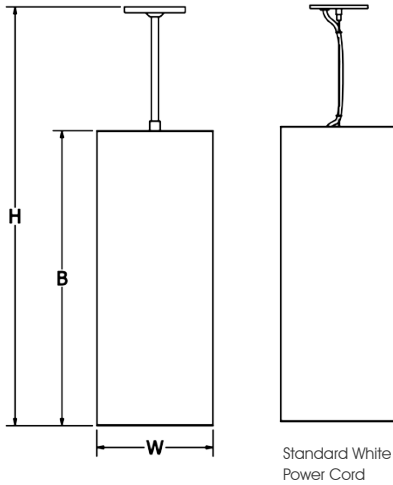

SIDNEY 10"

Indoor Pendant

GLighting
Since 1908

9777 Reavis Park Drive
St. Louis, MO 63123
800.331.2425 or 314.631.6000
Fax 314.631.7800

sales@glighting.com www.glighting.com

GENERAL SPECIFICATION

Canopy: Low profile. May be mounted on flat or sloped ceilings up to 40°. Available stem or field adjustable cord hung.

Ballast: T5 energy efficient integral electronic ballast. Universal voltage.

Lamping: T5 or T5HO offer high efficiency and long life.

Body: Seamless acrylic cylinder is UL-94 HB Flame Class rated. End caps painted white.

Modifications: Consult factory for lamping or cluster options.

Standard Finishes: Highly durable oven cured no VOC premium powder coat.

Cable Hanger: Supplied with standard 72" white cord and cable. Field adjustable.

SAMPLE CATALOG NUMBER:							
GL-2680-		A-	W-	NSN-	1-	A- 038	
MODEL NO.		LAMPING	ACRYLIC	FINISH	HANGER	OPTION(S)	OVERALL HEIGHT
GL-2680	W in 10" mm 255 B in 28" mm 710 H in 38" mm 965 15lbs 7kg	A. 2T524HO G. 4T524HO	Standard: W White Opal S Satin White Acrylic is UL-94 HB Flame Class rated.	Standard: Powder Coat Premium: SA Satin Aluminum	1. Stem 	A. No Options D. Dimming See dimming chart. Hanger option 1 only. E. Emergency Operates one fluorescent lamp. Remote up to 5ft. Hanger option 1 only. Specify voltage after code.	Stem mount only - Specify overall height in inches. Standard overall height shown by model no.
GL-2681	W in 10" mm 255 B in 32 1/4" mm 820 H in 42" mm 1065 15lbs 7kg	B. 2T524HODL* H. 4T524HODL* DL two circuit only		Specify code from G-Lighting color chart.	2. Cable 		
GL-2682	W in 10" mm 255 B in 51 3/4" mm 1315 H in 62" mm 1575 30lbs 13.5kg	C. 2T528 D. 2T554HO I. 4T528 J. 4T554HO			Standard White Power Cord		
GL-2683	W in 10" mm 255 B in 55 7/8" mm 1420 H in 66" mm 1675 30lbs 13.5kg	E. 2T528DL* F. 2T554HODL K. 4T528DL* L. 4T554HODL DL two circuit only					

Fixtures over 50 lbs require reinforced junction box
All dimensions are nominal. *Available in 120V only.

Lamp Definition

Lamp	Fluorescent	Lamp Base	Rated Life Hrs^{1,3}	Lumens¹	Kelvin	Lamp	Halogen	Lamp Base	Rated Life Hrs¹	Lumens¹
T524HO	T5HO 24W	Mini Bi-Pin	36000	1840	3500	DL²	1 PAR30 75W	Medium	3000	1030
T528	T5 28W	Mini Bi-Pin	36000	2530	3500					
T554HO	T5HO 54W	Mini Bi-Pin	36000	4600	3500					

¹Per MAXLITE & GE lamp products catalog

²Downlights are wired on separate circuit. ³12HR start