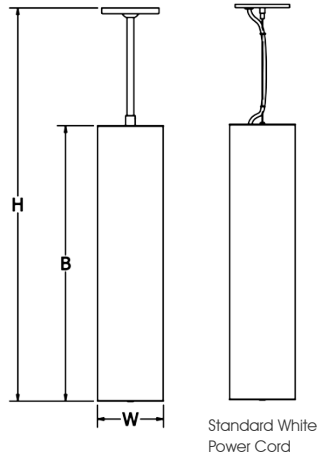

SIDNEY 6"

Indoor Pendant

GLighting
Since 1908

9777 Reavis Park Drive
St. Louis, MO 63123
800.331.2425 or 314.631.6000
Fax 314.631.7800

sales@glighting.com www.glighting.com

GENERAL SPECIFICATION

Canopy: Low profile. May be mounted on flat or sloped ceilings up to 40°. Available stem or field adjustable cord hung.

Ballast: T5 energy efficient integral electronic ballast. Universal voltage.

Lamping: T5 or T5HO offer high efficiency and long life.

Body: Seamless acrylic cylinder is UL-94 HB Flame Class rated. End caps painted white.

Modifications: Consult factory for lamping or cluster options.

Cable Hanger: Supplied with standard 72" white cord and cable. Field adjustable.

SAMPLE CATALOG NUMBER: GL-2675-							A-	W-	NSN-	1-	A-	038
MODEL NO.			LAMPING	ACRYLIC	FINISH	HANGER	OPTION(S)	OVERALL HEIGHT				
GL-2675	Win 6" mm 150 B in 28" mm 710 H in 38" mm 965	A. 2T524HO	Standard: W White Opal S Satin White Acrylic is UL-94 HB Flame Class rated.	Standard: Powder Coat Premium: SA Satin Aluminum	1. Stem 	A. No Options D. Dimming See dimming chart. Hanger option 1 only. E. Emergency Operates one fluorescent lamp. Remote up to 5ft. Hanger option 1 only. Specify voltage after code.	Stem mount only - Specify overall height in inches. Standard overall height shown by model no.					
GL-2676	Win 6" mm 150 B in 32 1/4" mm 820 H in 43" mm 1090	B. 2T524HODL* DL two circuit only		Specify code from G-Lighting color chart.	2. Cable 							
GL-2677	Win 6" mm 150 B in 51 3/4" mm 1315 H in 62" mm 1575	C. 2T528 D. 2T554HO			Standard White Power Cord							
GL-2678	Win 6" mm 150 B in 55 7/8" mm 1420 H in 66" mm 1675	E. 2T528DL* F. 2T554HODL* DL two circuit only										

Fixtures over 50 lbs require reinforced junction box
All dimensions are nominal. *Available in 120V only.

Lamp Definition

Lamp	Fluorescent	Lamp Base	Rated Life Hrs^{1,3}	Lumens¹	Kelvin	Lamp	Halogen	Lamp Base	Rated Life Hrs¹	Lumens¹
T524HO	T5HO 24W	Mini Bi-Pin	36000	1840	3500	DL²	1 PAR30 75W	Medium	3000	1030
T528	T5 28W	Mini Bi-Pin	36000	2530	3500					
T554HO	T5HO 54W	Mini Bi-Pin	36000	4600	3500					

¹Per MAXLITE & GE lamp products catalog

²Downlights are wired on separate circuit.

³12HR start