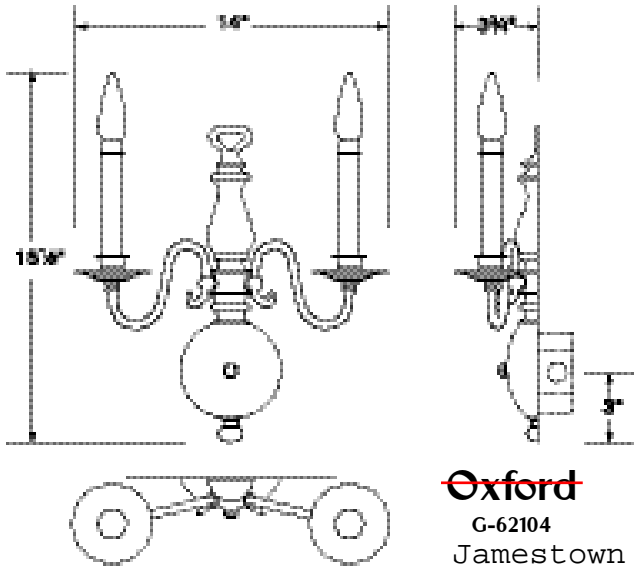

Matching Chandeliers: Colonial

Lamping

Candelbara, 60 Watts Max. Each Socket

Finishes

Standard Metallic Finishes

Polished Brass	M	Antique Brass	O
Satin Brass	N		

Premium Finishes (Check with factory for price & availability)

Polished Nickel	Q	Satin Chrome	U
Satin Nickel	R	Flemish Brass	V
Antique Nickel	S	Polished Copper	W
Polished Chrome	T	Antique Copper	X
		Oil Rubbed Bronze	Y

Options

Code

- 3 1/2" Diameter x 4" Height Pleated Off-White Clip-On Shade
This option renders all sconces, except the Oxford, Non-ADA.
Lamping is Limited to 25 watts each with shades.
- No Options Needed