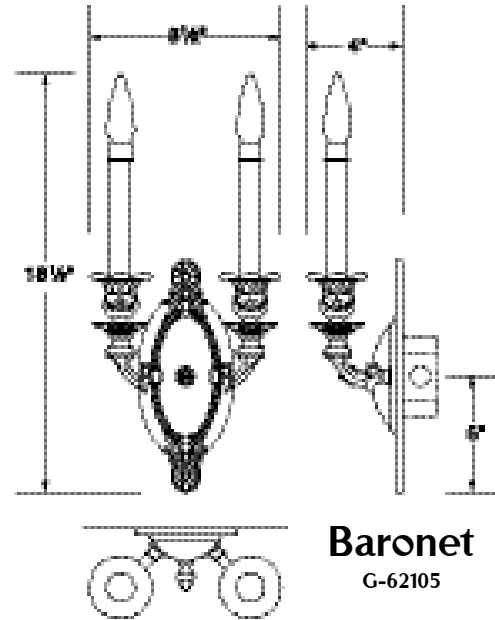

Matching Chandeliers: Colonial

Lamping

Candelbara, 60 Watts Max. Each Socket

Finishes

Standard Metallic Finishes

Polished Brass	M	Antique Brass	O
Satin Brass	N		

Premium Finishes (Check with factory for price & availability)

Polished Nickel	Q	Satin Chrome	U
Satin Nickel	R	Flemish Brass	V
Antique Nickel	S	Polished Copper	W
Polished Chrome	T	Antique Copper	X
		Oil Rubbed Bronze	Y

Options

Code

- 3 1/2" Diameter x 4" Height Pleated Off-White Clip-On Shade
This option renders all sconces, except the Oxford, Non-ADA.
Lamping is Limited to 25 watts each with shades.
- No Options Needed

How To Specify

To specify the Oxford Sconce with a Polished Brass Finish and the Pleated Shade Option:

G-62104-M-1