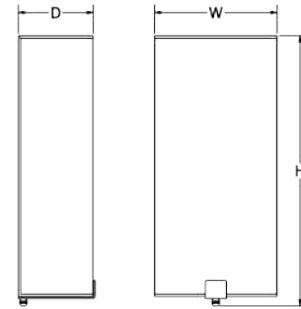

MONTEREY

Interior ADA Fabric Sconce

GENERAL SPECIFICATION

Shade: Standard white fabric shade. Custom shapes, sizes, and colors available.

Lamping: Standard lamping packages offer long lamp life, high power factor energy efficient electronic driver. 0-10v dimming standard.

LED: Driver mounted in 4" square x 2 1/8" deep junction box:
Steel City #52171 or equivalent (supplied by others)

Shade

Standard		Optional					
	White		Blue		Stone		Cream
	Red		Olive				
Washable - Trilam							
	White		Tan		Cream		Brown

All dimensions are nominal.

Lamp Definition

Lamp	LED	Kelvin	CRI	Rated Life Hrs	Delivered Lumens
14LED30	14W	3000	80	50000	1169
14LED35	14W	3500	80	50000	1169
14LED40	14W	4000	80	50000	1169