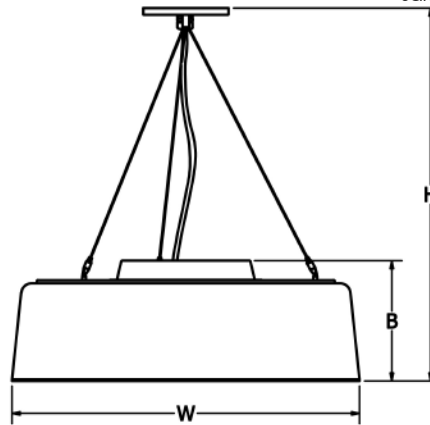

GENERAL SPECIFICATION

LED: High efficiency mid-power LEDs are field serviceable. Universal voltage.

Acrylic: Satin white acrylic is UL-94 HB Flame Class rated.

Cable Hung: Comes with 72" cable and white cord for on-site adjustability.

Finish: Highly durable oven cured no VOC premium powder coat. Fixture painted textured white. Canopy painted textured white.

Dimming: 0-10V dimming standard.

SAMPLE CATALOG NUMBER: GL-2635-		A-	1-	A
MODEL NO.		LAMPING	HANGER	OPTIONS
GL-2635	W in 26" mm 660 10lbs B in 8" mm 205 4.5kg H in 20"-68" mm 510-1730 Fixture Painted White	A. 5LED30 B. 5LED35 C. 5LED40	1. Cable 	A. No Options LC. 150" Cord & Cable Fixture supplied with 150" of cable and standard white cord. EL. Emergency LED Remote mount up to 10' from lamping in controlled environment with an area temperature range of 32°-131°F. Specify 120 or 277 voltage.
GL-2636	W in 37 1/2" mm 950 15lbs B in 8" mm 205 6.8kg H in 20"-68" mm 510-1730 Fixture Painted White	D. 8LED30 E. 8LED35 F. 8LED40		