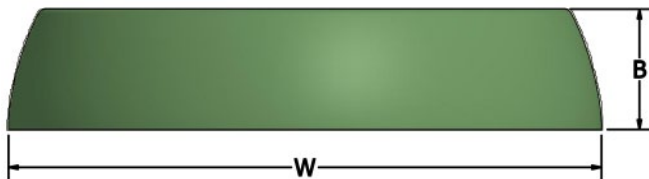

Acrylic: Satin white acrylic is UL-94 HB Flame Class rated.

Finish: Highly durable oven cured no VOC premium powder coat. Spinning interior painted white.

Dimming: 0-10V dimming standard.

SAMPLE CATALOG NUMBER: GL-3641-				E-	NSN-	A
MODEL NO.				LAMPING	FINISH	OPTIONS
GL-3640	W in 26"	mm 660	8lbs 3.5kg	A. 4LED30 B. 4LED35 C. 4LED40	Standard: Powder Coat Specify code from G-Lighting color chart Premium: SA - Satin Aluminum	A. No Options EL. Emergency LED Remote mount up to 10' from lamping in controlled environment with an area temperature range of 32°-131°F. Specify 120 or 277 voltage.
GL-3641	W in 37"	mm 940	10lbs 4.5kg	D. 5LED30 E. 5LED35 F. 5LED40		