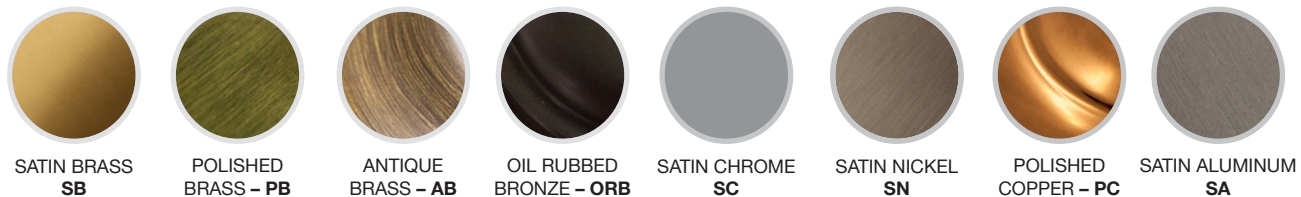

Powder Coat

Textured Powder Coat

Fabric Shade Integral satin white bottom diffusers

Premium Finish

Acrylic

9777 Reavis Park Dr.
St. Louis, MO 63123

e. sales@glighting.com
u. glighting.com
p. 314.631.6000
f. 314.631.7800
tf. 800.331.2425