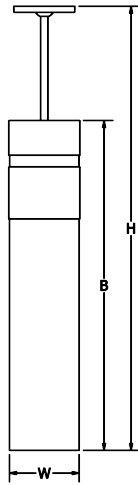

BASILONE

Indoor LED Pendant

9777 Reavis Park Drive
St. Louis, MO 63123
800.331.2425 or 314.631.6000

sales@glighting.com www.glighting.com

GENERAL SPECIFICATION

Canopy: Low profile. May be mounted on flat or sloped ceilings up to 40°. Available stem or field adjustable cord hung.

Body: .050 spun aluminum cap. Black perforated decorative ring. Driver integral.

Acrylic: Seamless acrylic cylinder is UL-94 HB Flame Class rated. Standard bottom diffuser.

Modifications: Consult factory for lamping or cluster options.

SAMPLE CATALOG NUMBER: GL-6000-						
MODEL NO.	A-	W-	NSN-	1-	A-	038
	LAMPING	ACRYLIC	FINISH	HANGER	OPTION(S)	OVERALL HEIGHT
GL-6000 W in 6" mm 150 B in 28 1/2" mm 725 H in 38" mm 965 12lbs 7.4kg	A. LED24	Standard: W White Opal S Satin White <small>Acrylic is UL-94 HB Flame Class rated.</small>	Standard: Powder Coat Premium: SA Satin Aluminum <small>Specify code from G-Lighting color chart</small>	1. Stem 	A. No Options EL. Remote LED Emergency <small>Remote mount up to 25' from lamps. Hanger option 1 only.</small> ELC. LED Emergency <small>Mounted in 12" x 2 1/2" canopy. Hanger option 1 only.</small> BC. Black Cord <small>Fixture supplied with black power cord. Hanger option 2 only.</small> LC. 150" Cord & Cable <small>Fixture supplied with 150" of cable and standard white cord or optional black cord. Hanger option 2 only.</small>	Stem mount only - Specify overall height in inches. <small>Standard overall height shown by model no.</small>
GL-6001 W in 6" mm 150 B in 40 1/2" mm 1030 H in 50" mm 1270 20lbs 9kg	A. LED24			2. Cable  Standard White Power Cord		
GL-6002 W in 6" mm 150 B in 57" mm 1448 H in 68" mm 1702 30lbs 11.3kg	A. LED24					