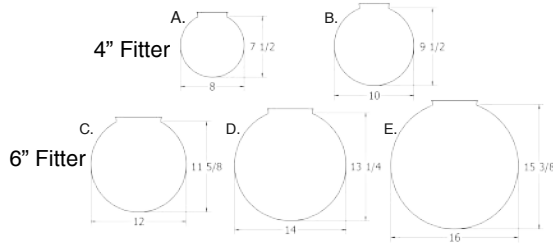

DISPATCH

Schoolhouse Surface Mount

9777 Reavis Park Drive
St. Louis, MO 63123
800.331.2425 or 314.631.6000

sales@lighting.com www.lighting.com

GENERAL SPECIFICATION

- **LED:** High efficiency mid-power LEDs are field serviceable.
- **LED Dimming:** Standard 0-10V dimming. TRIAC, DALI, or DMX available upon request.
- **Canopy:** Canopy mounted on flat ceiling
- **Lamping:** Standard lamping packages offer long lamp life, high power factor energy efficient electronic ballast.
- **Body:** 18ga steel or .050 aluminum glass fitter.
- **Glass:** White opal diffuser hand blown in the USA.
- **Modifications:** Consult factory for lamping or cluster options.
- **Finish:** Highly durable oven cured no VOC premium powder coat.

SAMPLE CATALOG NUMBER: GL-3531- Y5- A- NSN- A-				
MODEL NO.	LAMPING	GLASS	FINISH	OPTION(S)
GL-3531	E. 1CFQ13 Y0. 11LED30 F. 1CFQ18 Y5. 11LED35 G. 1CFQ26 Y4. 11LED40 H. 1CFT26 I. 1CFT32 J. 1CFT42 IN1. 1MED 120V only	4" Fitter: A. 8" x 7 1/2" B. 10" x 9 1/2"	Standard: Powder Coat BLK-Black BL-Blue GR-Gray LG-Light Gray BE-Beige PAB-Antique Brass PA-Painted Aluminum PTC-Painted Copper WH-White DBZ-Dark Bronze NSN-New Satin Nickel BRN-Brown RD-Red CH-Champagne RG-Reed Green SG-Sungold GM-Gun Metal POR-Oil Rubbed Bronze	A. No Options B. Damp Location Available in powder coat or Satin Aluminum finish. E. Emergency Ballast Operates one fluorescent lamp. Remote mount up to 5' from lamps in controlled environment with an area temperature range of 32°-131°F. Non-dimming compact fluorescent only. Specify 120 or 277 voltage.
GL-3533	K. 2CFQ13 Y0. 11LED30 L. 2CFQ18 Y5. 11LED35 M. 2CFQ26 Y4. 11LED40 N. 2CFT26 W0. 16LED30 O. 2CFT32 W5. 16LED35 P. 2CFT42 W4. 16LED40 IN1. 1MED 120V only	6" Fitter: C. 12" x 11 5/8" D. 14" x 13 1/4" E. 16" x 15 3/8"	Textured Powder TLV-Light Verdigris TWH-Textured White TBL-Textured Black TS-Textured Silver TBN-Terra Brown TBZ-Textured Bronze Premium: SB-Satin Brass PB-Polished Brass AB-Antique Brass ORB-Oil Rubbed Bronze PC-Polished Copper SA-Satin Aluminum SC-Satin Chrome SN-Satin Nickel	EL. Emergency LED Remote mount up to 10' from light source in controlled environment with an area temperature range of 32°-131°F. LED only. Specify 120 or 277 voltage.
GL-3534	Q. 3CFT26 Specify Voltage Q-S: R. 3CFT32 1 - 120v S. 3CFT42 2 - 277v	LED options available with Standard and Satin Aluminum finish only.		

All dimensions are nominal.

Lamp Definition

Lamp	Fluorescent	Lamp Base	Rated Life Hrs¹	Lumens¹	Code	LED	Total Wattage	Delivered Lumens	Kelvin
CFQ13	CFQ 13W	G24q-1	17000	755	Y0	11LED30	11	1075	3000
CFQ18	CFQ 18W	G24q-2	17000	970	Y5	11LED35	11	1075	3500
CFQ26	CFQ 26W	GX24q-3 4PIN	17000	1530	Y4	11LED40	11	1075	4000
CFT26	CFTR 26W	GX24q-3 4PIN	17000	1530	W0	16LED30	16	1652	3000
CFT32	CFTR 32W	GX24q-3 4PIN	17000	2010	W5	16LED35	16	1652	3500
CFT42	CFTR 42W	GX24q-4 4PIN	17000	2690	W4	16LED40	16	1652	4000
IN1		Medium							

¹Per GE lamp product catalog. Contact factory for availability of other lamp configurations.