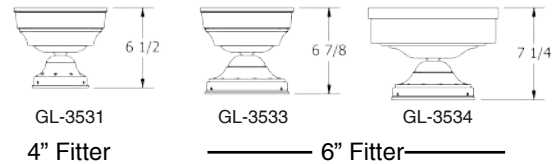

SAMPLE CATALOG NUMBER: GL-3531- Y5- A- NSN- A-				
MODEL NO.	LAMPING	GLASS	FINISH	OPTION(S)
GL-3531	E. 1CFQ13 Y0. 11LED30 F. 1CFQ18 Y5. 11LED35 G. 1CFQ26 Y4. 11LED40 H. 1CFT26 I. 1CFT32 J. 1CFT42 IN1. 1MED 120V only	4" Fitter: A. 8" x 7 1/2" B. 10" x 9 1/2"	Standard: Powder Coat BLK-Black BL-Blue GR-Gray LG-Light Gray BE-Beige PAB-Antique Brass PA-Painted Aluminum PTC-Painted Copper WH-White DBZ-Dark Bronze NSN-New Satin Nickel BRN-Brown RD-Red CH-Champagne RG-Reed Green SG-Sungold GM-Gun Metal POR-Oil Rubbed Bronze	A. No Options B. Damp Location Available in powder coat or Satin Aluminum finish. E. Emergency Ballast Operates one fluorescent lamp. Remote mount up to 5' from lamps in controlled environment with an area temperature range of 32°-131°F. Non-dimming compact fluorescent only. Specify 120 or 277 voltage.
GL-3533	K. 2CFQ13 Y0. 11LED30 L. 2CFQ18 Y5. 11LED35 M. 2CFQ26 Y4. 11LED40 N. 2CFT26 W0. 16LED30 O. 2CFT32 W5. 16LED35 P. 2CFT42 W4. 16LED40 IN1. 1MED 120V only	6" Fitter: C. 12" x 11 5/8" D. 14" x 13 1/4" E. 16" x 15 3/8"	Textured Powder TLV-Light Verdigris TWH-Textured White TBL-Textured Black TS-Textured Silver TBN-Terra Brown TBZ-Textured Bronze Premium: SB-Satin Brass PB-Polished Brass AB-Antique Brass ORB-Oil Rubbed Bronze PC-Polished Copper SA-Satin Aluminum SC-Satin Chrome SN-Satin Nickel	EL. Emergency LED Remote mount up to 10' from light source in controlled environment with an area temperature range of 32°-131°F. LED only. Specify 120 or 277 voltage.
GL-3534	Q. 3CFT26 Specify Voltage Q-S: R. 3CFT32 1 - 120v S. 3CFT42 2 - 277v	LED options available with Standard and Satin Aluminum finish only.		