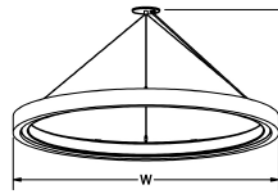

ORBIS II

Outer Acrylic Interior Pendant

9777 Reavis Park Drive
St. Louis, MO 63123
800.331.2425 or 314.631.6000

sales@glighting.com www.glighting.com

GENERAL SPECIFICATION

LED: High efficiency mid-power LEDs.

LED Dimming: 0-10V dimming standard.

Acrylic: Acrylic is UL-94 HB Flame Class rated.

Cable Hanger: Standard 150" cable and white cord for on-site adjustability. Canopy painted textured white.

Canopy: Max remote driver installation distance: White LED 25ft from fixture body and RGB 45ft from fixture body. See Orbis Hanger Guide for more information.

Finish: Highly durable oven cured no VOC premium powder coat.

RGB: DMX controller supplied by others.

SAMPLE CATALOG NUMBER:		F-	BLK-	1-	A
GL-2726-		LAMPING	FINISH	HANGER	OPTIONS
GL-2725	W in 24" 10lbs B in 3" 4.5kg H in 11"-145"	A. 24LED30 B. 24LED35 C. 24LED40 D. RGB	Standard: Powder Coat BLK-Black BL-Blue GR-Gray LG-Light Gray BE-Beige PAB-Antique Brass PA-Painted Aluminum PTC-Painted Copper WH-White DBZ-Dark Bronze NSN-New Satin Nickel BRN-Brown RD-Red CH-Champagne RG-Reed Green SG-Sungold GM-Gun Metal POR-Oil Rubbed Bronze	1. Cable - Standard Drivers mounted remotely. See Orbis Hanger Guide for more information.	A. No Options EL. Emergency LED Must be remotely mounted in a controlled environment with an area temperature range of 32°-131°F. Specify 120 or 277 voltage.
GL-2738	W in 36" 12lbs B in 3" 5.4kg H in 18.75"-145"	U. 36LED30 V. 36LED35 W. 36LED40 X. RGB		2. Oversized Drivers mounted inside oversized canopy. See Orbis Hanger Guide for more information.	BC. Black Cord Fixture supplied with black power cord.
GL-2726	W in 48" 15lbs B in 3" 6.8kg H in 18.75"-145"	E. 48LED30 F. 48LED35 G. 48LED40 H. RGB		3. Vertical Remote Canopy Drivers mounted remotely. See Orbis Hanger Guide for more information.	
GL-2727	W in 72" 22lbs B in 3" 10kg H in 25.5"-142" Fixture Built with Four Acrylic Segments	I. 72LED30 J. 72LED35 K. 72LED40 L. RGB	Textured Powder TLV-Light Verdigris TWH-Textured White TBL-Textured Black TS-Textured Silver TBN-Terra Brown TBZ-Textured Bronze	4. Vertical Integral Canopy Drivers mounted inside 12.5" oversized canopy. See Orbis Hanger Guide for more information.	
GL-2728	W in 96" 35lbs B in 3" 15.9kg H in 30.75"-139" Fixture Body Built in Four Segments and Eight Acrylic Segments.	M. 96LED30 N. 96LED35 O. 96LED40 P. RGB	Premium: SA-Satin Aluminum		
GL-2729	W in 120" 50lbs B in 3" 22.7kg H in 39"-133" Fixture Body Built in Three Segments and Eight Acrylic Segments	Q. 120LED30 R. 120LED35 S. 120LED40 T. RGB			

All Dimensions are nominal.

Light Source Definition

Code	Total Wattage	CRI	Rated Life Hrs	Delivered Lumens	Kelvin	Code	Total Wattage	CRI	Rated Life Hrs	Delivered Lumens	Kelvin
24LED30	56	+80	50000	5141	3000	72LED30	160	+80	50000	15345	3000
24LED35	56	+80	50000	5141	3500	72LED35	160	+80	50000	15345	3500
24LED40	56	+80	50000	5141	4000	72LED40	160	+80	50000	15345	4000
36LED30	80	+80	50000	7684*	3000	96LED30	231	+80	50000	21594	3000
36LED35	80	+80	50000	7684*	3500	96LED35	231	+80	50000	21594	3500
36LED40	80	+80	50000	7684*	4000	96LED40	231	+80	50000	21594	4000
48LED30	112	+80	50000	10197	3000	120LED30	258	+80	50000	24301	3000
48LED35	112	+80	50000	10197	3500	120LED35	258	+80	50000	24301	3500
48LED40	112	+80	50000	10197	4000	120LED40	258	+80	50000	24301	4000

RGB Contact Factory for Details

*Pending IES Testing