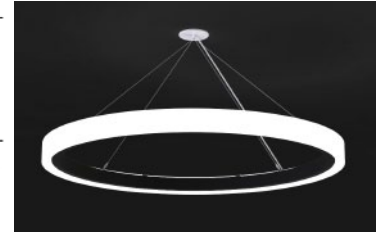

ORBIS II

Outer Acrylic Interior Pendant

9777 Reavis Park Drive
St. Louis, MO 63123
800.331.2425 or 314.631.6000

sales@glighting.com www.glighting.com

GENERAL SPECIFICATION

LED: High efficiency mid-power LEDs.

LED Dimming: 0-10V dimming standard.

Acrylic: Acrylic is UL-94 HB Flame Class rated.

Cable Hanger: Standard 150" cable and white cord for on-site adjustability. Canopy painted textured white.

Canopy: Max remote driver installation distance: White LED 25ft from fixture body and RGB 45ft from fixture body. See Orbis Hanger Guide for more information.

Finish: Highly durable oven cured no VOC premium powder coat.

RGB: DMX controller supplied by others.

SAMPLE CATALOG NUMBER:		F-	BLK-	1-	A
GL-2726-		LAMPING	FINISH	HANGER	OPTIONS
GL-2725	W in 24" 10lbs B in 3" 4.5kg H in 11"-145"	A. 24LED30 B. 24LED35 C. 24LED40 D. RGB	Standard: Powder Coat BLK-Black BL-Blue GR-Gray LG-Light Gray BE-Beige PAB-Antique Brass PA-Painted Aluminum PTC-Painted Copper WH-White DBZ-Dark Bronze NSN-New Satin Nickel BRN-Brown RD-Red CH-Champagne RG-Reed Green SG-Sungold GM-Gun Metal POR-Oil Rubbed Bronze	1. Cable - Standard Drivers mounted remotely. See Orbis Hanger Guide for more information.	A. No Options EL. Emergency LED Must be remotely mounted in a controlled environment with an area temperature range of 32°-131°F. Specify 120 or 277 voltage.
GL-2738	W in 36" 12lbs B in 3" 5.4kg H in 18.75"-145"	U. 36LED30 V. 36LED35 W. 36LED40 X. RGB		2. Oversized Drivers mounted inside oversized canopy. See Orbis Hanger Guide for more information.	BC. Black Cord Fixture supplied with black power cord.
GL-2726	W in 48" 15lbs B in 3" 6.8kg H in 18.75"-145"	E. 48LED30 F. 48LED35 G. 48LED40 H. RGB		3. Vertical Remote Canopy Drivers mounted remotely. See Orbis Hanger Guide for more information.	
GL-2727	W in 72" 22lbs B in 3" 10kg H in 25.5"-142" Fixture Built with Four Acrylic Segments	I. 72LED30 J. 72LED35 K. 72LED40 L. RGB	Textured Powder TLV-Light Verdigris TWH-Textured White TBL-Textured Black TS-Textured Silver TBN-Terra Brown TBZ-Textured Bronze	4. Vertical Integral Canopy Drivers mounted inside 12.5" oversized canopy. See Orbis Hanger Guide for more information.	
GL-2728	W in 96" 35lbs B in 3" 15.9kg H in 30.75"-139" Fixture Body Built in Four Segments and Eight Acrylic Segments.	M. 96LED30 N. 96LED35 O. 96LED40 P. RGB	Premium: SA-Satin Aluminum		
GL-2729	W in 120" 50lbs B in 3" 22.7kg H in 39"-133" Fixture Body Built in Three Segments and Eight Acrylic Segments	Q. 120LED30 R. 120LED35 S. 120LED40 T. RGB			

All Dimensions are nominal.

Light Source Definition

Code	Total Wattage	CRI	Rated Life Hrs	Delivered Lumens	Kelvin	Code	Total Wattage	CRI	Rated Life Hrs	Delivered Lumens	Kelvin
24LED30	56	+80	50000	5141	3000	72LED30	160	+80	50000	15345	3000
24LED35	56	+80	50000	5141	3500	72LED35	160	+80	50000	15345	3500
24LED40	56	+80	50000	5141	4000	72LED40	160	+80	50000	15345	4000
36LED30	80	+80	50000	7684*	3000	96LED30	231	+80	50000	21594	3000
36LED35	80	+80	50000	7684*	3500	96LED35	231	+80	50000	21594	3500
36LED40	80	+80	50000	7684*	4000	96LED40	231	+80	50000	21594	4000
48LED30	112	+80	50000	10197	3000	120LED30	258	+80	50000	24301	3000
48LED35	112	+80	50000	10197	3500	120LED35	258	+80	50000	24301	3500
48LED40	112	+80	50000	10197	4000	120LED40	258	+80	50000	24301	4000

RGB Contact Factory for Details

*Pending IES Testing