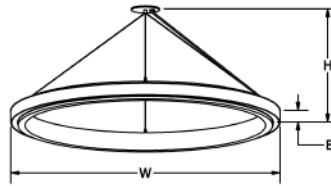

ORBIS

Inner Acrylic Interior Pendant

9777 Reavis Park Drive
St. Louis, MO 63123
800.331.2425 or 314.631.6000

sales@glighting.com www.glighting.com

GENERAL SPECIFICATION

LED: High efficiency mid-power LEDs.

LED Dimming: 0-10V dimming standard.

Acrylic: Acrylic is UL-94 HB Flame Class rated.

Cable Hanger: Standard 150" cable and white cord for on-site adjustability. Canopy painted textured white.

Canopy: Max remote driver installation distance: White LED 25ft from fixture body and RGB 45ft from fixture body. See Orbis Hanger Guide for more information.

Finish: Highly durable oven cured no VOC premium powder coat.

RGB: DMX controller supplied by others.

SAMPLE CATALOG NUMBER:		F-	BLK-	1-	A
GL-2721-		LAMPING	FINISH	HANGER	OPTIONS
GL-2720	W in 24" 10lbs B in 3" 4.5kg H in 11"-145"	A. 24LED30 B. 24LED35 C. 24LED40 D. RGB	Standard: Powder Coat BLK-Black BL-Blue GR-Gray LG-Light Gray BE-Beige PAB-Antique Brass PA-Painted Aluminum PTC-Painted Copper WH-White DBZ-Dark Bronze NSN-New Satin Nickel BRN-Brown RD-Red CH-Champagne RG-Reed Green SG-Sungold GM-Gun Metal POR-Oil Rubbed Bronze	1. Cable - Standard Drivers mounted remotely. See Orbis Hanger Guide for more information.	A. No Options EL. Emergency LED Must be remotely mounted in a controlled environment with an area temperature range of 32°-131°F. Specify 120 or 277 voltage. BC. Black Cord Fixture supplied with black power cord.
GL-2736	W in 36" 15lbs B in 3" 6.8kg H in 18.75"-145"	U. 36LED30 V. 36LED35 W. 36LED40 X. RGB	Textured Powder TLV-Light Verdigris TWH-Textured White TBL-Textured Black TS-Textured Silver TBN-Terra Brown TBZ-Textured Bronze	2. Oversized Drivers mounted inside oversized canopy. See Orbis Hanger Guide for more information.	
GL-2721	W in 48" 15lbs B in 3" 6.8kg H in 18.75"-145"	E. 48LED30 F. 48LED35 G. 48LED40 H. RGB	Premium: SA-Satin Aluminum	3. Vertical Remote Canopy Drivers mounted remotely. See Orbis Hanger Guide for more information.	
GL-2722	W in 72" 22lbs B in 3" 10kg H in 25.5"-142" Fixture Built with Four Acrylic Segments	I. 72LED30 J. 72LED35 K. 72LED40 L. RGB		4. Vertical Integral Canopy Drivers mounted inside 12.5" oversized canopy. See Orbis Hanger Guide for more information.	
GL-2723	W in 96" 35lbs B in 3" 15.9kg H in 30.75"-139" Fixture Body Built in Four Segments and Eight Acrylic Segments.	M. 96LED30 N. 96LED35 O. 96LED40 P. RGB			
GL-2724	W in 120" 50lbs B in 3" 22.7kg H in 39"-133" Fixture Body Built in Three Segments and Eight Acrylic Segments	Q. 120LED30 R. 120LED35 S. 120LED40 T. RGB			

All Dimensions are nominal.

Light Source Definition

Code	Total Wattage	CRI	Rated Life Hrs	Delivered Lumens	Kelvin	Code	Total Wattage	CRI	Rated Life Hrs	Delivered Lumens	Kelvin
24LED30	54	+80	50000	4135	3000	72LED30	173	+80	50000	16931	3000
24LED35	54	+80	50000	4135	3500	72LED35	173	+80	50000	16931	3500
24LED40	54	+80	50000	4135	4000	72LED40	173	+80	50000	16931	4000
36LED30	76	+80	50000	7261	3000	96LED30	218	+80	50000	20604	3000
36LED35	76	+80	50000	7261	3500	96LED35	218	+80	50000	20604	3500
36LED40	76	+80	50000	7261	4000	96LED40	218	+80	50000	20604	4000
48LED30	106	+80	50000	10096	3000	120LED30	243	+80	50000	22995	3000
48LED35	106	+80	50000	10096	3500	120LED35	243	+80	50000	22995	3500
48LED40	106	+80	50000	10096	4000	120LED40	243	+80	50000	22995	4000
						RGB					

Contact Factory for Details