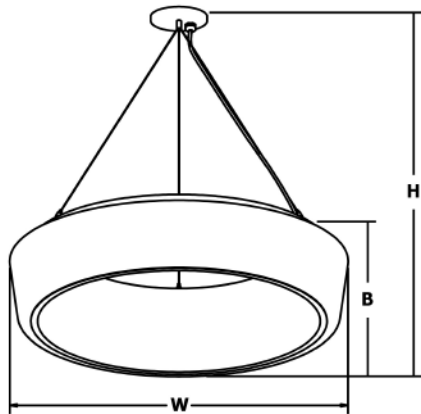

HELIO - QUICKSHIP

Outer Acrylic Interior Pendant

9777 Reavis Park Drive
St. Louis, MO 63123
800.331.2425 or 314.631.6000

sales@glighting.com www.glighting.com

GENERAL SPECIFICATION

LED: High efficiency mid-power LEDs are field serviceable.

LED Dimming: 0-10V dimming standard.

Acrylic: Satin white seamless outer acrylic is UL-94 HB Flame Class rated.

Cable Hanger: Comes with 150" cable and cord for on-site adjustability. Canopy painted textured white.

Finish: Highly durable oven cured no VOC premium powder coat. Fixture painted textured white.

SAMPLE CATALOG NUMBER: GL-2651-				B-	1-	A
MODEL NO.				LAMPING	HANGER	OPTIONS
GL-2651	W in 37 1/2"	mm 950		C. 6LED30 B. 6LED35 E. 6LED40	1. Cable 	A. No Options
	30lbs B in 8 1/2"	mm 215				
	13.5kg H in 20"-150"	mm 510-3810				
Fixture Painted Textured White						

All Dimensions are nominal.

Light Source Definition

Code	Total Wattage	CRI	Rated Life Hrs	Delivered Lumens	Kelvin
6LED30	85	+80	50000	6374	3000
6LED35	85	+80	50000	6374	3500
6LED40	85	+80	50000	6374	4000