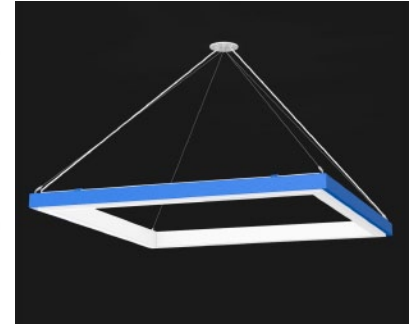

CUBIX

Inner Acrylic Interior Pendant

9777 Reavis Park Drive
St. Louis, MO 63123
800.331.2425 or 314.631.6000

sales@glighting.com www.glighting.com

GENERAL SPECIFICATION

LED: High efficiency mid-power LEDs are field serviceable.

Lower Output: Lamping code ending with LO features lower lumen output.

LED Dimming: 0-10V dimming standard.

Acrylic: Acrylic is UL-94 HB Flame Class rated.

Cable Hanger: Standard 150" cable and white cord for on-site adjustability. Canopy painted textured white.

Canopy: Max remote driver installation distance: White LED 25ft from fixture body and RGB 45ft from fixture body. See Cubix/Apex Hanger Guide for more information.

Finish: Highly durable oven cured no VOC premium powder coat.

RGB: DMX controller supplied by others.

SAMPLE CATALOG NUMBER:		F-	BLK-	1-	A
GL-2767-					
MODEL NO.	LAMPING	FINISH	HANGER	OPTIONS	
GL-2765 W in 24"x24" 10lbs B in 3" 4.5kg H in 11"-145"	A. 24LED30 AL. 24LED30LO B. 24LED35 BL. 24LED35LO C. 24LED40 CL. 24LED40LO D. RGB	Standard: Powder Coat BLK-Black BL-Blue GR-Gray LG-Light Gray BE-Beige PAB-Antique Brass PA-Painted Aluminum PTC-Painted Copper WH-White DBZ-Dark Bronze NSN-New Satin Nickel BRN-Brown RD-Red CH-Champagne RG-Reed Green SG-Sungold GM-Gun Metal POR-Oil Rubbed Bronze Textured Powder TLV-Light Verdigris TWH-Textured White TBL-Textured Black TS-Textured Silver TBN-Terra Brown TBZ-Textured Bronze	1. Cable - Standard Drivers mounted remotely. See Cubix Hanger Guide for more information. 2. Oversized Drivers mounted inside oversized canopy. See Cubix Hanger Guide for more information.	A. No Options BC. Black Cord Fixture supplied with black power cord. EL. Emergency LED Must be remotely mounted in a controlled environment with an area temperature range of 32°-131°F. Specify 120 or 277 voltage.	
GL-2766 W in 36"x36" 15lbs B in 3" 6.8kg H in 18.75"-145"	E. 36LED30 EL. 36LED30LO F. 36LED35 FL. 36LED35LO G. 36LED40 GL. 36LED40LO H. RGB		3. Vertical Remote Canopy Drivers mounted remotely. See Cubix Hanger Guide for more information.		
GL-2767 W in 48"x48" 15lbs B in 3" 6.8kg H in 18.75"-145"	I. 48LED30 IL. 48LED30LO J. 48LED35 JL. 48LED35LO K. 48LED40 KL. 48LED40LO L. RGB		4. Vertical Integral Canopy Drivers mounted inside 12.5" oversized canopy. See Cubix Hanger Guide for more information.		
GL-2768 W in 60"x60" 19lbs B in 3" 10kg H in 25.5"-142"	M. 60LED30 ML. 60LED30LO N. 60LED35 NL. 60LED35LO O. 60LED40 OL. 60LED40LO P. RGB	Premium: SA-Satin Aluminum	Hanger options 1&3 supplied with remote driver box.		
GL-2769 W in 72"x72" 22lbs B in 3" 10kg H in 25.5"-142"	Q. 72LED30 QL. 72LED30LO R. 72LED35 RL. 72LED35LO S. 72LED40 SL. 72LED40LO T. RGB				

All Dimensions are nominal.

Light Source Definition

High Lumen Output						Low Lumen Output					
Code	Total Wattage	CRI	Rated Life Hrs	Delivered Lumens	Kelvin	Code	Total Wattage	CRI	Rated Life Hrs	Delivered Lumens	Kelvin
24LED30/35/40	80	+85	50000	6051	3000/3500/4000	24LED30/35/40LO	43	+85	50000	3207*	3000/3500/4000
36LED30/35/40	112	+85	50000	9071*	3000/3500/4000	36LED30/35/40LO	56	+85	50000	4536*	3000/3500/4000
48LED30/35/40	160	+85	50000	12095*	3000/3500/4000	48LED30/35/40LO	85	+85	50000	6410*	3000/3500/4000
60LED30/35/40	200	+85	50000	15119*	3000/3500/4000	60LED30/35/40LO	112	+85	50000	8466*	3000/3500/4000
72LED30/35/40	224	+85	50000	18142*	3000/3500/4000	72LED30/35/40LO	112	+85	50000	9071*	3000/3500/4000
RGB	Contact Factory for Details										

*Pending IES Testing