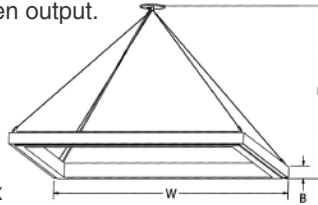

CUBIX

Inner Acrylic Interior Pendant

9777 Reavis Park Drive
St. Louis, MO 63123
800.331.2425 or 314.631.6000

sales@glighting.com www.glighting.com

GENERAL SPECIFICATION

LED: High efficiency mid-power LEDs are field serviceable.

Lower Output: Lamping code ending with LO features lower lumen output.

LED Dimming: 0-10V dimming standard.

Acrylic: Acrylic is UL-94 HB Flame Class rated.

Cable Hanger: Standard 150" cable and white cord for on-site adjustability. Canopy painted textured white.

Canopy: Max remote driver installation distance: White LED 25ft from fixture body and RGB 45ft from fixture body. See Cubix/Apex Hanger Guide for more information.

Finish: Highly durable oven cured no VOC premium powder coat.

RGB: DMX controller supplied by others.

SAMPLE CATALOG NUMBER:		F-	BLK-	1-	A
GL-2767-					
MODEL NO.	LAMPING	FINISH	HANGER	OPTIONS	
GL-2765 W in 24"x24" 10lbs B in 3" 4.5kg H in 11"-145"	A. 24LED30 AL. 24LED30LO B. 24LED35 BL. 24LED35LO C. 24LED40 CL. 24LED40LO D. RGB	Standard: Powder Coat BLK-Black BL-Blue GR-Gray LG-Light Gray BE-Beige PAB-Antique Brass PA-Painted Aluminum PTC-Painted Copper WH-White DBZ-Dark Bronze NSN-New Satin Nickel BRN-Brown RD-Red CH-Champagne RG-Reed Green SG-Sungold GM-Gun Metal POR-Oil Rubbed Bronze Textured Powder TLV-Light Verdigris TWH-Textured White TBL-Textured Black TS-Textured Silver TBN-Terra Brown TBZ-Textured Bronze	1. Cable - Standard Drivers mounted remotely. See Cubix Hanger Guide for more information. 2. Oversized Drivers mounted inside oversized canopy. See Cubix Hanger Guide for more information.	A. No Options BC. Black Cord Fixture supplied with black power cord. EL. Emergency LED Must be remotely mounted in a controlled environment with an area temperature range of 32°-131°F. Specify 120 or 277 voltage.	
GL-2766 W in 36"x36" 15lbs B in 3" 6.8kg H in 18.75"-145"	E. 36LED30 EL. 36LED30LO F. 36LED35 FL. 36LED35LO G. 36LED40 GL. 36LED40LO H. RGB		3. Vertical Remote Canopy Drivers mounted remotely. See Cubix Hanger Guide for more information.		
GL-2767 W in 48"x48" 15lbs B in 3" 6.8kg H in 18.75"-145"	I. 48LED30 IL. 48LED30LO J. 48LED35 JL. 48LED35LO K. 48LED40 KL. 48LED40LO L. RGB		4. Vertical Integral Canopy Drivers mounted inside 12.5" oversized canopy. See Cubix Hanger Guide for more information.		
GL-2768 W in 60"x60" 19lbs B in 3" 10kg H in 25.5"-142"	M. 60LED30 ML. 60LED30LO N. 60LED35 NL. 60LED35LO O. 60LED40 OL. 60LED40LO P. RGB	Premium: SA-Satin Aluminum	Hanger options 1&3 supplied with remote driver box.		
GL-2769 W in 72"x72" 22lbs B in 3" 10kg H in 25.5"-142"	Q. 72LED30 QL. 72LED30LO R. 72LED35 RL. 72LED35LO S. 72LED40 SL. 72LED40LO T. RGB				

All Dimensions are nominal.

Light Source Definition

High Lumen Output						Low Lumen Output					
Code	Total Wattage	CRI	Rated Life Hrs	Delivered Lumens	Kelvin	Code	Total Wattage	CRI	Rated Life Hrs	Delivered Lumens	Kelvin
24LED30/35/40	80	+85	50000	6051	3000/3500/4000	24LED30/35/40LO	43	+85	50000	3207*	3000/3500/4000
36LED30/35/40	112	+85	50000	9071*	3000/3500/4000	36LED30/35/40LO	56	+85	50000	4536*	3000/3500/4000
48LED30/35/40	160	+85	50000	12095*	3000/3500/4000	48LED30/35/40LO	85	+85	50000	6410*	3000/3500/4000
60LED30/35/40	200	+85	50000	15119*	3000/3500/4000	60LED30/35/40LO	112	+85	50000	8466*	3000/3500/4000
72LED30/35/40	224	+85	50000	18142*	3000/3500/4000	72LED30/35/40LO	112	+85	50000	9071*	3000/3500/4000
RGB	Contact Factory for Details										

*Pending IES Testing