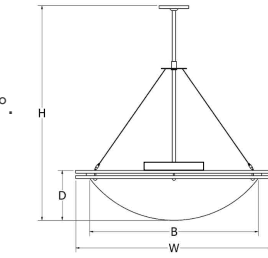

APOLLO

Indoor Pendant

9777 Reavis Park Drive

St. Louis, MO 63123

800.331.2425 or 314.631.6000

sales@glighting.com www.glighting.com

GENERAL SPECIFICATION

LED: High efficiency mid-power LEDs are field serviceable. Universal voltage.

LED Dimming: Standard 1% 0-10V dimming with LED lamping option.

Body: GL-2010-2013 rings spun in 18ga steel or .050 aluminum. Closed body with LED lamping.

Canopy: Low profile. May be mounted on flat or sloped ceilings up to 40°.

Acrylic: Seamless acrylic is UL-94 HB Flame Class rated.

Finish: Highly durable oven cured no VOC premium powder coat.

Surge Protection: External surge protector provided as standard.

Textured white pan with LED lamping