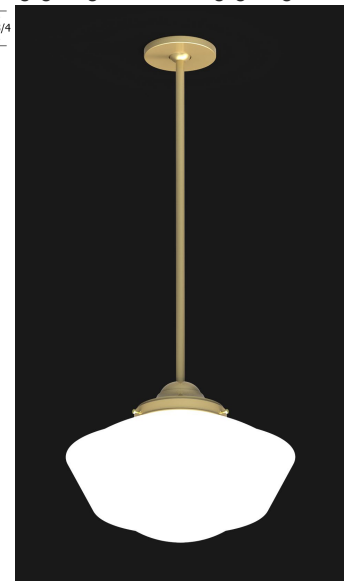

### GENERAL SPECIFICATION

- LED:** High efficiency mid-power LEDs are field serviceable.
- LED Dimming:** Standard 1% 0-10V dimming. TRIAC, DALI, or DMX available upon request.
- Canopy:** May be mounted on flat or sloped ceilings up to 40°.
- Body:** 18ga steel or .050 aluminum glass fitter.
- Glass:** White opal diffuser hand blown in the USA.
- Modifications:** Consult factory for lamping or cluster options.
- Finish:** Highly durable oven cured no VOC premium powder coat.
- Surge Protection:** External surge protector provided as standard.