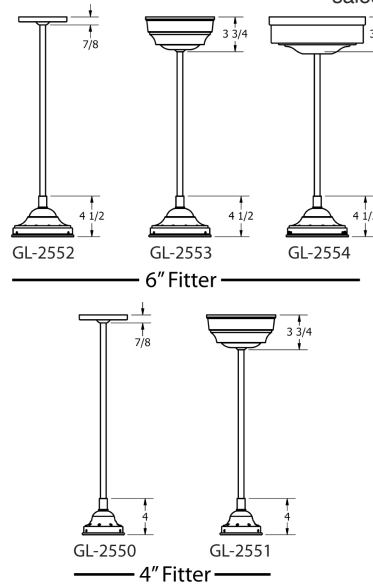

### GENERAL SPECIFICATION

- LED:** High efficiency mid-power LEDs are field serviceable.
- LED Dimming:** Standard 1% 0-10V dimming. TRIAC, DALI, or DMX available upon request.
- Canopy:** May be mounted on flat or sloped ceilings up to 40°.
- Body:** 18ga steel or .050 aluminum glass fitter.
- Glass:** White opal diffuser hand blown in the USA.
- Modifications:** Consult factory for lamping or cluster options.
- Finish:** Highly durable oven cured no VOC premium powder coat.
- Surge Protection:** External surge protector provided as standard.

All dimensions are nominal.