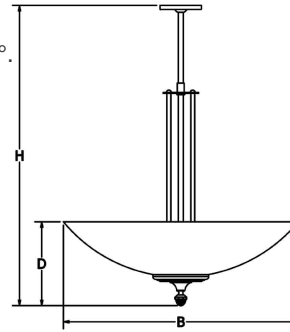

ESSEX

Indoor Pendant

9777 Reavis Park Drive
St. Louis, MO 63123
800.331.2425 or 314.631.6000

sales@lighting.com www.glighting.com

GENERAL SPECIFICATION

- Body:** GL-2050-2053 ring spun in 18ga steel or .050 aluminum.
- Canopy:** Low profile. May be mounted on flat or sloped ceilings up to 40°.
- Acrylic:** Seamless acrylic is UL-94 HB Flame Class rated.
- Finish:** Highly durable oven cured no VOC premium powder coat.
- Surge Protection:** External surge protector provided as standard.