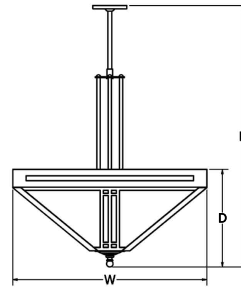

SAMPLE CATALOG NUMBER:						
MODEL NO.	LAMPING	ACRYLIC	FINISH	HANGER	OPTION(S)	OVERALL HEIGHT
GL-2620 21lbs W in 24" mm 610 10kg D in 12 1/4" mm 310 H in 36" mm 915	L60. 6LED30 F4. 4CF L65. 6LED35 IN4. 4MED L64. 6LED40	Standard: W. White Opal Optional: S. Satin White F. Faux Alabaster M. Earth Marble	Standard: Powder Coat BLK-Black BL-Blue GR-Gray LG-Light Gray BE-Beige PAB-Antique Brass PA-Painted Aluminum PTC-Painted Copper WH-White DBZ-Dark Bronze NSN-New Satin Nickel BRN-Brown RD-Red CH-Champagne RG-Reed Green SG-Sungold GM-Gun Metal POR-Oil Rubbed Bronze	1. Stem 2. Cable 3. Arms 4. Stem Cluster	A. No Options B. Damp Location Available in powder coat finish. DE. ECO Dimming Lutron Ecosystem dimming CF lamping option. Specify voltage and wattage after dimming code. DV. Mark VII Dimming Advance Mark VII dimming CF lamping option. Specify voltage and wattage after dimming code. DX. Mark X Dimming Advance Mark X dimming CF lamping option. Specify voltage and wattage after dimming code. E. Emergency Ballast Operates one fluorescent lamp. Remote mount up to 5' from lamps in controlled environment with an area temperature range of 32°- 131°F. Non-dimming compact fluorescent only. Specify 120 or 277 voltage. EL. Emergency LED Remote mount up to 10' from lamping in controlled environment with an area temperature range of 32°-131°F. LED only. Specify 120 or 277 voltage. W. White Opal Top Lens CF and INC only C. Clear Top Lens CF and INC only P. Perforated Top Lens CF and INC only	Standard overall height shown by model no. For custom overall height, specify in inches.
GL-2621 28lbs W in 30" mm 760 13kg D in 15 1/4" mm 390 H in 40" mm 1020	L80. 8LED30 F4. 4CF L85. 8LED35 IN4. 4MED L84. 8LED40	Acrylic is UL-94 HB Flame Class rated.	Textured Powder TLV-Light Verdigris TWH-Textured White TBL-Textured Black TS-Textured Silver TBN-Terra Brown TBZ-Textured Bronze			
GL-2622 37lbs W in 36" mm 915 17kg D in 18 1/8" mm 460 H in 45" mm 1140	L120. 12LED30 F4. 4CF L125. 12LED35 F6. 6CF L124. 12LED40 IN4. 4MED IN6. 6MED					
GL-2623 52lbs W in 46" mm 1170 24kg D in 22 3/4" mm 580 H in 50" mm 1270	L120. 12LED30 F6. 6CF L125. 12LED35 F8. 8CF L124. 12LED40 IN6. 6MED IN8. 8MED					