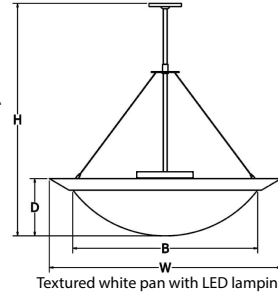

MIRAGE

Indoor Pendant

9777 Reavis Park Drive

St. Louis, MO 63123

800.331.2425 or 314.631.6000

sales@glighting.com www.glighting.com

GENERAL SPECIFICATION

LED: High efficiency mid-power LEDs are field serviceable. Universal voltage.

LED Dimming: Standard 1% 0-10V dimming with LED lamping option.

Body: GL-2130-2133 ring spun in 18ga steel or .050 aluminum. Closed body with LED lamping.

Canopy: Low profile. May be mounted on flat or sloped ceilings up to 40°.

Acrylic: Seamless acrylic is UL-94 HB Flame Class rated.

Finish: Highly durable oven cured no VOC premium powder coat.

Surge Protection: External surge protector provided as standard.

Textured white pan with LED lamping