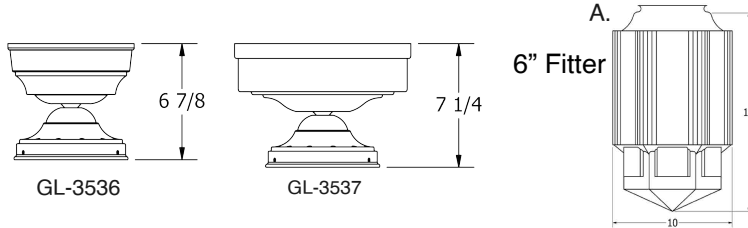

NEW YORK

Schoolhouse Surface Mount

9777 Reavis Park Drive
St. Louis, MO 63123
800.331.2425 or 314.631.6000

sales@glighting.com www.glighting.com

GENERAL SPECIFICATION

- LED:** High efficiency mid-power LEDs are field serviceable.
- LED Dimming:** Standard 1% 0-10V dimming. TRIAC, DALI, or DMX available upon request.
- Canopy:** Canopy mounted on flat ceiling.
- Body:** 18ga steel or .050 aluminum glass fitter.
- Glass:** White opal diffuser hand blown in the USA.
- Modifications:** Consult factory for lamping or cluster options.
- Finish:** Highly durable oven cured no VOC premium powder coat.
- Surge Protection:** External surge protector provided as standard.