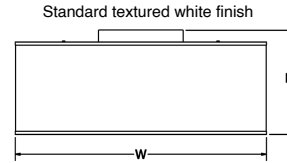

### GENERAL SPECIFICATION

**LED:** High efficiency mid-power LEDs are field serviceable.

**LED Dimming:** 1% 0-10V dimming standard.

**Shade:** Standard white fabric shade with integral satin white diffuser. Custom shapes, sizes, and colors available.

**Finish:** Highly durable oven cured no VOC premium powder coat.

**Modifications:** Consult factory for lamping or cluster options.

**Surge Protection:** External surge protector provided as standard.

SAMPLE CATALOG NUMBER: GL-3732-		L55-	W-	A
MODEL NO.		LAMPING	SHADE	OPTIONS
<b>GL-3730</b> 5lbs 2.25kg	W in 14" D in 9.5" mm 355 mm 240	IN3. 3MED* L10. 1LED30 L15. 1LED35 L14. 1LED40	W White C Cream R Red BL Blue O Olive S Stone	A. No Options DE. ECO Dimming Lutron Ecosystem dimming CF lamping option. Specify voltage and wattage after dimming code. DV. Mark VII Dimming Advance Mark VII dimming CF lamping option. Specify voltage and wattage after dimming code. DX. Mark X Dimming Advance Mark X dimming CF lamping option. Specify voltage and wattage after dimming code.
<b>GL-3731</b> 5lbs 2.25kg	W in 18" D in 9.5" mm 460 mm 265	IN3. 3MED* L10. 1LED30 L15. 1LED35 L14. 1LED40	Washable: WW White WC Cream WT Tan WB Brown	E. Emergency Remote mount up to 5' from lamps in controlled environment with an area temperature range of 32°-131°F. Compact fluorescent only. Specify 120 or 277 voltage. EL. Emergency LED Must be remotely mounted in a controlled environment with an area temperature range of 32°-131°F. LED only. Specify 120 or 277 voltage.
<b>GL-3732</b> 15lbs 7kg	W in 24" D in 11.5" mm 610 mm 295	IN3. 3MED* F4. 4CF L50. 5LED30 L55. 5LED35 L54. 5LED40		
<b>GL-3733</b> 18lbs 8kg	W in 30" D in 12.5" mm 760 mm 320	IN3. 3MED* F4. 4CF L50. 5LED30 L55. 5LED35 L54. 5LED40		
<b>GL-3734</b> 20lbs 9kg	W in 36" D in 13.5" mm 915 mm 340	IN6. 6MED* F6. 6CF L80. 8LED30 L85. 8LED35 L84. 8LED40		
<b>GL-3735</b> 25lbs 11.5kg	W in 48" D in 15.5" mm 1220 mm 395	IN6. 6MED* F6. 6CF L80. 8LED30 L85. 8LED35 L84. 8LED40		