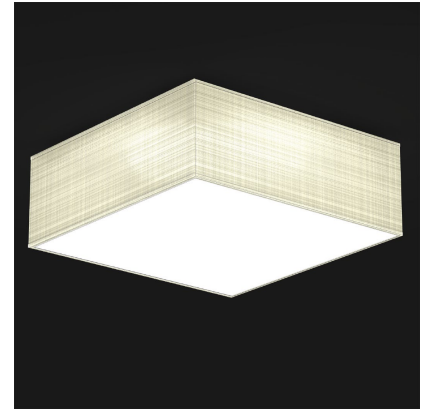

**RGB:** LED option features RGB color changing light source. RGB channel wired DMX ready.

**Static Color:** LED options (Red, Green, or Blue) feature static color.

**Shade:** Standard white fabric shade with integral satin white diffuser. Custom shapes, sizes, and colors available.

**Finish:** Highly durable oven cured no VOC premium powder coat.

**DMX:** Controls by others.

**Surge Protection:** External surge protector provided as standard.

Standard textured white finish

SAMPLE CATALOG NUMBER: GL-3732-				HH-	W-	A		
MODEL NO.				LAMPING	SHADE	OPTIONS		
<b>GL-3732</b>	W in 24"	mm 610	15lbs D in 11.5"	mm 295	<b>DD.</b> RED <b>EE.</b> GREEN <b>FF.</b> BLUE <b>GG.</b> RGB*	<b>HH.</b> RGB30* <b>II.</b> RGB35* <b>JJ.</b> RGB40*	<b>W</b> White <b>C</b> Cream <b>R</b> Red <b>BL</b> Blue <b>O</b> Olive <b>S</b> Stone	<b>A.</b> No Options <b>EL.</b> Emergency LED <small>Must be remotely mounted in a controlled environment with an area temperature range of 32°-131°F. LED only. Specify 120 or 277 voltage.</small>
<b>GL-3733</b>	W in 30"	mm 760	18lbs D in 12.5"	mm 320	<b>KK.</b> RED <b>LL.</b> GREEN <b>MM.</b> BLUE <b>NN.</b> RGB*	<b>OO.</b> RGB30* <b>PP.</b> RGB35* <b>QQ.</b> RGB40*	Washable: <b>WW</b> White <b>WC</b> Cream <b>WT</b> Tan <b>WB</b> Brown	
<b>GL-3734</b>	W in 36"	mm 915	20lbs D in 13.5"	mm 340	<b>RR.</b> RED <b>SS.</b> GREEN <b>TT.</b> BLUE <b>UU.</b> RGB*	<b>VV.</b> RGB30* <b>WW.</b> RGB35* <b>XX.</b> RGB40*		
<b>GL-3735</b>	W in 48"	mm 1220	25lbs D in 15.5"	mm 395	<b>YY.</b> RED <b>ZZ.</b> GREEN <b>AB.</b> BLUE <b>AC.</b> RGB*	<b>AD.</b> RGB30* <b>AE.</b> RGB35* <b>AF.</b> RGB40*		