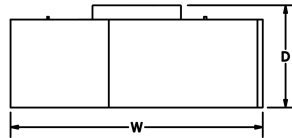

SAMPLE CATALOG NUMBER: GL-3507-		D-	S-	A-
MODEL NO.		LAMPING	ACRYLIC	OPTIONS
GL-3507	W in 24" mm 660 8lbs D in 9 3/4" mm 250 4.5kg Fixture Painted Textured White	R. RED G. GREEN B. BLUE A. RGB* C. RGB30* D. RGB35* E. RGB40*	Standard: S Satin White Optional: WL White Linen JT Jute Linen Acrylic is UL-94 HB Flame Class rated.	A. No Options EL. Emergency LED Remote mount up to 10' from light source in controlled environment with an area temperature range of 32°-131°F. Specify 120 or 277 voltage.
GL-3508	W in 30" mm 950 12lbs D in 11 3/4" mm 300 5.5kg Fixture Painted Textured White			

All Dimensions are nominal.
*DMX controls supplied by others.

Acrylic Lens

Satin White

White Linen

Jute Linen

Standard white satin bottom diffuser with all acrylic options.

Light Source Definition

Fixture	Total Wattage	CRI	Rated Life Hrs	Delivered Lumens
GL-3507	72W	+80	50000	7047
GL-3508	72W	+80	50000	7047

Universal Voltage unless otherwise specified.