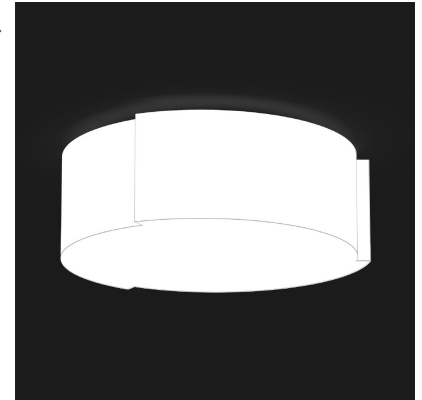

RGB: LED option features RGB color changing light source. RGB channel wired DMX ready.

Static Color: LED options (Red, Green, or Blue) feature static color.

Acrylic: One-piece acrylic lens. Standard top and bottom satin white with all acrylic options.

Finish: Highly durable oven cured no VOC premium powder coat. Fixture textured white.

Surge Protection: External surge protector provided as standard.

DMX: Controls by others.

SAMPLE CATALOG NUMBER: GL-3507-		D-	S-	A-
MODEL NO.		LAMPING	ACRYLIC	OPTIONS
GL-3507	W in 24" mm 660 8lbs D in 9 3/4" mm 250 4.5kg Fixture Painted Textured White	R. RED G. GREEN B. BLUE A. RGB* C. RGB30* D. RGB35* E. RGB40*	Standard: S Satin White Optional: WL White Linen JT Jute Linen Acrylic is UL-94 HB Flame Class rated.	A. No Options EL. Emergency LED Remote mount up to 10' from light source in controlled environment with an area temperature range of 32°-131°F. Specify 120 or 277 voltage.
GL-3508	W in 30" mm 950 12lbs D in 11 3/4" mm 300 5.5kg Fixture Painted Textured White			

All Dimensions are nominal.
*DMX controls supplied by others.

Acrylic Lens

Satin White

White Linen

Jute Linen

Standard white satin bottom diffuser with all acrylic options.

Light Source Definition

Fixture	Total Wattage	CRI	Rated Life Hrs	Delivered Lumens
GL-3507	72W	+80	50000	7047
GL-3508	72W	+80	50000	7047