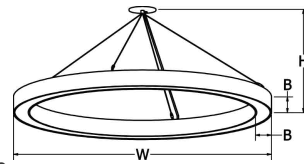

SAMPLE CATALOG NUMBER:					
GL-2307-	B-	B-	BLK-	1- A	
MODEL NO.	LAMPING		FINISH	HANGER	OPTIONS
GL-2305 W in 24" 7lbs B in 3" x 3" 3.2kg H in 11"-145"	Down: A. LED30 B. LED35 C. LED40 D. LED30LO E. LED35LO F. LED40LO	Up: A. LED30 B. LED35 C. LED40 D. LED30LO E. LED35LO F. LED40LO G. NONE	Standard: Powder Coat BLK-Black BL-Blue GR-Gray LG-Light Gray BE-Beige PAB-Antique Brass PA-Painted Aluminum PTC-Painted Copper WH-White DBZ-Dark Bronze NSN-New Satin Nickel BRN-Brown RD-Red CH-Champagne RG-Reed Green SG-Sungold GM-Gun Metal POR-Oil Rubbed Bronze PG-Pine Green DO-Deep Orange PV-Purple Violet NB-Navy Blue Textured Powder TLV-Light Verdigris TWH-Textured White TBL-Textured Black TS-Textured Silver TBZ-Textured Bronze TST-Stone Premium: SA-Satin Aluminum	1. Cable - Standard Drivers mounted remotely. See Centric Hanger Guide for more information.	A. No Options BC. Black Cord Fixture supplied with black power cord. EL. Emergency LED Must be remotely mounted in a controlled environment with an area temperature range of 32°-131°F. Specify 120 or 277 voltage.
GL-2306 W in 36" 10lbs B in 3" x 3" 4.5kg H in 18.75"-145"				2. Oversized Drivers mounted inside oversized canopy. See Centric Hanger Guide for more information.	
GL-2307 W in 48" 14lbs B in 3" x 3" 6.3kg H in 18.75"-145"				3. Vertical Remote Canopy Drivers mounted remotely. See Centric Hanger Guide for more information.	
GL-2308 W in 60" 18lbs B in 3" x 3" 8.2kg H in 18.75"-145"				4. Vertical Integral Canopy Drivers mounted inside 12.5" oversized canopy. See Centric Hanger Guide for more information. Hanger options 1&3 supplied with remote driver box.	
GL-2309 W in 72" 22lbs B in 3" x 3" 10kg H in 18.75"-145"					
GL-2310 W in 96" 28lbs B in 3" x 3" 12.7kg H in 18.75"-145" Fixture Body Built in Three Segments and Six Acrylic Segments					
GL-2311 W in 120" 36lbs B in 3" x 3" 16.3kg H in 18.75"-145" Fixture Body Built in Three Segments and Six Acrylic Segments					

All Dimensions are nominal.

Light Source Definition

Fixture	Lumen Output					Code	Low Lumen Output				
	Total Wattage	CRI	Rated Life Hrs	Delivered Lumens	Kelvin		Total Wattage	CRI	Rated Life Hrs	Delivered Lumens	Kelvin
GL-2305	67	+90	50000	4518	3000/3500/4000	GL-2305	36	+90	50000	2788	3000/3500/4000
GL-2306	94	+90	50000	7003	3000/3500/4000	GL-2306	55	+90	50000	4419	3000/3500/4000
GL-2307	132	+90	50000	9804	3000/3500/4000	GL-2307	77	+90	50000	6120	3000/3500/4000
GL-2308	158	+90	50000	11837	3000/3500/4000	GL-2308	91	+90	50000	7364	3000/3500/4000
GL-2309	189	+90	50000	14051	3000/3500/4000	GL-2309	109	+90	50000	8855	3000/3500/4000
GL-2310	236	+90	50000	17801	3000/3500/4000	GL-2310	136	+90	50000	10075	3000/3500/4000
GL-2311	317	+90	50000	22324	3000/3500/4000	GL-2311	182	+90	50000	14064	3000/3500/4000

Wattage & lumens represent output for one side (up or down).

Universal Voltage unless otherwise specified.