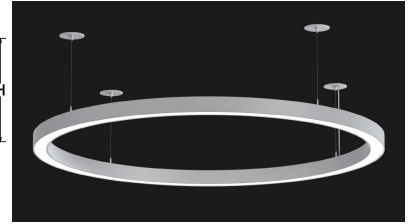

CENTRIC

Interior Pendant

9777 Reavis Park Drive

St. Louis, MO 63123

800.331.2425 or 314.631.6000

sales@glighting.com www.glighting.com

GENERAL SPECIFICATION

LED: High efficiency 90CRI mid-power LEDs. Universal voltage.

Uplight: Optional uplight is wired on a second circuit.

Lower Output: Lamping code ending with LO features lower lumen output.

LED Driver: Must be mounted within 25ft from fixture body.

Finish: Highly durable oven cured no VOC premium powder coat.

Canopy: Matches fixture finish.

Cable Hanger: Standard 150" cable and white cord for on-site adjustability.

Modifications: Consult factory for modified fixture sizes and lumen packages.

Surge Protection: External surge protector provided as standard.

LED Dimming: Standard 1% 0-10V dimming. TRIAC, DALI, and DMX available upon request.

SAMPLE CATALOG NUMBER:					
GL-2307-	B-	B-	BLK-	1- A	
MODEL NO.	LAMPING		FINISH	HANGER	OPTIONS
GL-2305 W in 24" 7lbs B in 3" x 3" 3.2kg H in 11"-145"	Down: A. LED30 B. LED35 C. LED40 D. LED30LO E. LED35LO F. LED40LO	Up: A. LED30 B. LED35 C. LED40 D. LED30LO E. LED35LO F. LED40LO G. NONE	Standard: Powder Coat BLK-Black BL-Blue GR-Gray LG-Light Gray BE-Beige PAB-Antique Brass PA-Painted Aluminum PTC-Painted Copper WH-White DBZ-Dark Bronze NSN-New Satin Nickel BRN-Brown RD-Red CH-Champagne RG-Reed Green SG-Sungold GM-Gun Metal POR-Oil Rubbed Bronze PG-Pine Green DO-Deep Orange PV-Purple Violet NB-Navy Blue Textured Powder TLV-Light Verdigris TWH-Textured White TBL-Textured Black TS-Textured Silver TBZ-Textured Bronze TST-Stone Premium: SA-Satin Aluminum	1. Cable - Standard Drivers mounted remotely. See Centric Hanger Guide for more information.	A. No Options BC. Black Cord Fixture supplied with black power cord. EL. Emergency LED Must be remotely mounted in a controlled environment with an area temperature range of 32°-131°F. Specify 120 or 277 voltage.
GL-2306 W in 36" 10lbs B in 3" x 3" 4.5kg H in 18.75"-145"				2. Oversized Drivers mounted inside oversized canopy. See Centric Hanger Guide for more information.	
GL-2307 W in 48" 14lbs B in 3" x 3" 6.3kg H in 18.75"-145"				3. Vertical Remote Canopy Drivers mounted remotely. See Centric Hanger Guide for more information.	
GL-2308 W in 60" 18lbs B in 3" x 3" 8.2kg H in 18.75"-145"				4. Vertical Integral Canopy Drivers mounted inside 12.5" oversized canopy. See Centric Hanger Guide for more information. Hanger options 1&3 supplied with remote driver box.	
GL-2309 W in 72" 22lbs B in 3" x 3" 10kg H in 18.75"-145"					
GL-2310 W in 96" 28lbs B in 3" x 3" 12.7kg H in 18.75"-145" Fixture Body Built in Three Segments and Six Acrylic Segments					
GL-2311 W in 120" 36lbs B in 3" x 3" 16.3kg H in 18.75"-145" Fixture Body Built in Three Segments and Six Acrylic Segments					

All Dimensions are nominal.

Light Source Definition

Fixture	Lumen Output					Code	Low Lumen Output				
	Total Wattage	CRI	Rated Life Hrs	Delivered Lumens	Kelvin		Total Wattage	CRI	Rated Life Hrs	Delivered Lumens	Kelvin
GL-2305	67	+90	50000	4518	3000/3500/4000	GL-2305	36	+90	50000	2788	3000/3500/4000
GL-2306	94	+90	50000	7003	3000/3500/4000	GL-2306	55	+90	50000	4419	3000/3500/4000
GL-2307	132	+90	50000	9804	3000/3500/4000	GL-2307	77	+90	50000	6120	3000/3500/4000
GL-2308	158	+90	50000	11837	3000/3500/4000	GL-2308	91	+90	50000	7364	3000/3500/4000
GL-2309	189	+90	50000	14051	3000/3500/4000	GL-2309	109	+90	50000	8855	3000/3500/4000
GL-2310	236	+90	50000	17801	3000/3500/4000	GL-2310	136	+90	50000	10075	3000/3500/4000
GL-2311	317	+90	50000	22324	3000/3500/4000	GL-2311	182	+90	50000	14064	3000/3500/4000

Wattage & lumens represent output for one side (up or down).

Universal Voltage unless otherwise specified.