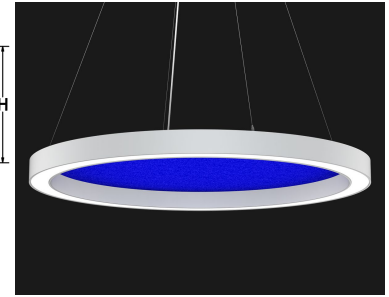

CENTRIC - Acoustic

Interior Pendant

9777 Reavis Park Drive

St. Louis, MO 63123

800.331.2425 or 314.631.6000

sales@glighting.com www.glighting.com

GENERAL SPECIFICATION

Acoustic Panel: 1/2" center acoustic panel reduces noise level in environment.

LED: High efficiency 90CRI mid-power LEDs. Universal voltage.

Uplight: Optional uplight is wired on a second circuit.

Lower Output: Lamping code ending with LO features lower lumen output.

LED Driver: Must be mounted within 25ft from fixture body.

Finish: Highly durable oven cured no VOC premium powder coat.

Canopy: Matches fixture finish.

Cable Hanger: Standard 150" cable and white cord for on-site adjustability.

Modifications: Consult factory for modified fixture sizes and lumen packages.

Surge Protection: External surge protector provided as standard.

LED Dimming: Standard 1% 0-10V dimming. TRIAC, DALI, and DMX available upon request.

SAMPLE CATALOG NUMBER:						
GL-2317-		B-	B-	BLK-	ABLK-	1- A
MODEL NO.	LAMPING		FINISH	ACOUSTIC	HANGER	OPTIONS
GL-2315 7lbs W 24" 3.2kg B 3" x 3" H 11"-145"	Down: A. LED30 B. LED35 C. LED40 D. LED30LO E. LED35LO F. LED40LO	Up: A. LED30 B. LED35 C. LED40 D. LED30LO E. LED35LO F. LED40LO G. NONE	Standard: Powder Coat BLK-Black BL-Blue GR-Gray LG-Light Gray BE-Beige PAB-Antique Brass PA-Painted Aluminum PTC-Painted Copper WH-White DBZ-Dark Bronze NSN-New Satin Nickel BRN-Brown RD-Red CH-Champagne RG-Reed Green SG-Sungold GM-Gun Metal POR-Oil Rubbed Bronze PG-Pine Green DO-Deep Orange PV-Purple Violet NB-Navy Blue Textured Powder TLV-Light Verdigris TWH-Textured White TBL-Textured Black TS-Textured Silver TBZ-Textured Bronze TST-Stone Premium: SA-Satin Aluminum	Standard: Acoustic ABLK-Black ABL-Blue AGR-Gray ALG-Light Gray ARD-Red Seamless Acoustic in 24" thru 48" sizes. Seam in 60" & 72".	1. Cable - Standard Drivers mounted remotely. See Centric Hanger Guide for more information. 2. Oversized Drivers mounted inside oversized canopy. See Centric Hanger Guide for more information. 3. Vertical Remote Canopy Drivers mounted remotely. See Centric Hanger Guide for more information. 4. Vertical Integral Canopy Drivers mounted inside 12.5" oversized canopy. See Centric Hanger Guide for more information. Hanger options 1&3 supplied with remote driver box.	A. No Options BC. Black Cord Fixture supplied with black power cord. EL. Emergency LED Must be remotely mounted in a controlled environment with an area temperature range of 32°-131°F. Specify 120 or 277 voltage.
GL-2316 10lbs W 36" 4.5kg B 3" x 3" H 18.75"-145"						
GL-2317 14lbs W 48" 6.3kg B 3" x 3" H 18.75"-145"						
GL-2318 18lbs W 60" 8.2kg B 3" x 3" H 18.75"-145"						
GL-2319 22lbs W 72" 10kg B 3" x 3" H 18.75"-145"						

All Dimensions are nominal.

Light Source Definition

Fixture	Lumen Output					Code	Low Lumen Output				
	Total Wattage	Rated CRI	Rated Life Hrs	Delivered Lumens	Kelvin		Total Wattage	Rated CRI	Rated Life Hrs	Delivered Lumens	Kelvin
GL-2315	67	+90	50000	4518	3000/3500/4000	GL-2315	36	+90	50000	2788	3000/3500/4000
GL-2316	94	+90	50000	7003	3000/3500/4000	GL-2316	55	+90	50000	4419	3000/3500/4000
GL-2317	132	+90	50000	9804	3000/3500/4000	GL-2317	77	+90	50000	6120	3000/3500/4000
GL-2318	158	+90	50000	11837	3000/3500/4000	GL-2318	91	+90	50000	7364	3000/3500/4000
GL-2319	189	+90	50000	14051	3000/3500/4000	GL-2319	109	+90	50000	8855	3000/3500/4000

Wattage & lumens represent output for one side (up or down).

Universal Voltage unless otherwise specified.