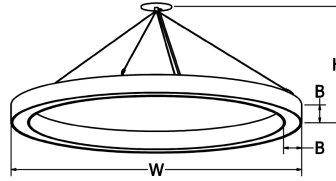

CENTRIC - Acoustic

Interior Pendant

9777 Reavis Park Drive

St. Louis, MO 63123

800.331.2425 or 314.631.6000

sales@glighting.com www.glighting.com

GENERAL SPECIFICATION

Acoustic Panel: 1/2" center acoustic panel reduces noise level in environment.

LED: High efficiency 90CRI mid-power LEDs. Universal voltage.

Uplight: Optional uplight is wired on a second circuit.

Lower Output: Lamping code ending with LO features lower lumen output.

LED Driver: Must be mounted within 25ft from fixture body.

Finish: Highly durable oven cured no VOC premium powder coat.

Canopy: Matches fixture finish.

Cable Hanger: Standard 150" cable and white cord for on-site adjustability.

Modifications: Consult factory for modified fixture sizes and lumen packages.

Surge Protection: External surge protector provided as standard.

LED Dimming: Standard 1% 0-10V dimming. TRIAC, DALI, and DMX available upon request.

SAMPLE CATALOG NUMBER:						
GL-2317-		B-	B-	BLK-	ABLK-	1- A
MODEL NO.	LAMPING		FINISH	ACOUSTIC	HANGER	OPTIONS
GL-2315 7lbs W 24" 3.2kg B 3" x 3" H 11"-145"	Down: A. LED30 B. LED35 C. LED40 D. LED30LO E. LED35LO F. LED40LO	Up: A. LED30 B. LED35 C. LED40 D. LED30LO E. LED35LO F. LED40LO G. NONE	Standard: Powder Coat BLK-Black BL-Blue GR-Gray LG-Light Gray BE-Beige PAB-Antique Brass PA-Painted Aluminum PTC-Painted Copper WH-White DBZ-Dark Bronze NSN-New Satin Nickel BRN-Brown RD-Red CH-Champagne RG-Reed Green SG-Sungold GM-Gun Metal POR-Oil Rubbed Bronze PG-Pine Green DO-Deep Orange PV-Purple Violet NB-Navy Blue Textured Powder TLV-Light Verdigris TWH-Textured White TBL-Textured Black TS-Textured Silver TBZ-Textured Bronze TST-Stone Premium: SA-Satin Aluminum	Standard: Acoustic ABLK-Black ABL-Blue AGR-Gray ALG-Light Gray ARD-Red Seamless Acoustic in 24" thru 48" sizes. Seam in 60" & 72".	1. Cable - Standard Drivers mounted remotely. See Centric Hanger Guide for more information. 2. Oversized Drivers mounted inside oversized canopy. See Centric Hanger Guide for more information. 3. Vertical Remote Canopy Drivers mounted remotely. See Centric Hanger Guide for more information. 4. Vertical Integral Canopy Drivers mounted inside 12.5" oversized canopy. See Centric Hanger Guide for more information. Hanger options 1&3 supplied with remote driver box.	A. No Options BC. Black Cord Fixture supplied with black power cord. EL. Emergency LED Must be remotely mounted in a controlled environment with an area temperature range of 32°-131°F. Specify 120 or 277 voltage.
GL-2316 10lbs W 36" 4.5kg B 3" x 3" H 18.75"-145"						
GL-2317 14lbs W 48" 6.3kg B 3" x 3" H 18.75"-145"						
GL-2318 18lbs W 60" 8.2kg B 3" x 3" H 18.75"-145"						
GL-2319 22lbs W 72" 10kg B 3" x 3" H 18.75"-145"						

All Dimensions are nominal.

Light Source Definition

Fixture	Lumen Output					Code	Low Lumen Output				
	Total Wattage	Rated CRI	Rated Life Hrs	Delivered Lumens	Kelvin		Total Wattage	Rated CRI	Rated Life Hrs	Delivered Lumens	Kelvin
GL-2315	67	+90	50000	4518	3000/3500/4000	GL-2315	36	+90	50000	2788	3000/3500/4000
GL-2316	94	+90	50000	7003	3000/3500/4000	GL-2316	55	+90	50000	4419	3000/3500/4000
GL-2317	132	+90	50000	9804	3000/3500/4000	GL-2317	77	+90	50000	6120	3000/3500/4000
GL-2318	158	+90	50000	11837	3000/3500/4000	GL-2318	91	+90	50000	7364	3000/3500/4000
GL-2319	189	+90	50000	14051	3000/3500/4000	GL-2319	109	+90	50000	8855	3000/3500/4000

Wattage & lumens represent output for one side (up or down).

Universal Voltage unless otherwise specified.