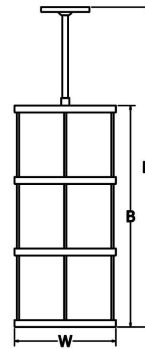

SAMPLE CATALOG NUMBER:						
GL-2430-	V-	W-	NSN-	1-	A-	34
MODEL NO.	LAMPING	ACRYLIC	FINISH	HANGER	OPTION(S)	OVERALL HEIGHT
<b>GL-2430</b> 12lbs W in 11 1/8" mm 280 6 kg B in 26" mm 635 H in 34" mm 890  Fixture does not include downlight	<b>U.</b> 4LED30 <b>V.</b> 4LED35 <b>W.</b> 4LED40 <b>T.</b> RGB	<b>Standard:</b> <b>W.</b> White Opal <b>S.</b> Satin White  Acrylic is UL-94 HB Flame Class rated.	<b>Standard:</b> Powder Coat <b>BLK-</b> Black <b>BL-</b> Blue <b>GR-</b> Gray <b>LG-</b> Light Gray <b>BE-</b> Beige <b>PAB-</b> Antique Brass <b>PA-</b> Painted Aluminum <b>PTC-</b> Painted Copper <b>WH-</b> White <b>DBZ-</b> Dark Bronze <b>NSN-</b> New Satin Nickel <b>BRN-</b> Brown <b>RD-</b> Red <b>CH-</b> Champagne <b>RG-</b> Reed Green <b>SG-</b> Sungold <b>GM-</b> Gun Metal <b>POR-</b> Oil Rubbed Bronze  <b>Textured Powder</b> <b>TLV-</b> Light Verdigris <b>TWH-</b> Textured White <b>TBL-</b> Textured Black <b>TS-</b> Textured Silver <b>TBZ-</b> Textured Bronze <b>TST-</b> Stone  <b>Premium:</b> <b>SA-</b> Satin Aluminum	<b>1. Stem</b>  Remote driver.  <b>2. Cable</b>  Standard white power cord. Remote driver.  <b>3. Oversized with Stem</b>  12" Canopy  <b>4. Oversized with Cable</b>  Standard white power cord. 12" Canopy.	<b>A.</b> No Options <b>BC.</b> Black Cord Fixture supplied with black power cord. <b>LC.</b> 150" Cord & Cable Fixture supplied with 150" of cable and standard white cord or optional black cord. <b>EL.</b> Emergency LED Remote mount up to 10' from light source in controlled environment with an area temperature range of 32°-131°F. Specify 120 or 277 voltage.	Standard overall height shown by model no.  For custom overall height, specify in inches.
<b>GL-2431</b> 21lbs W in 11 1/8" mm 280 10 kg B in 33 3/8" mm 850 H in 44" mm 1120  Fixture includes downlight	<b>AA.</b> 4LED30DL <b>BB.</b> 4LED35DL <b>CC.</b> 4LED40DL <b>T.</b> RGB				<b>Hanger options 1&amp;2 supplied with remote driver box.</b>	

All dimensions are nominal.