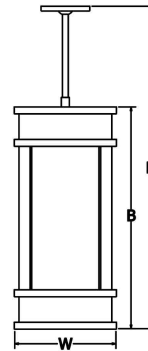

SAMPLE CATALOG NUMBER:						
GL-2410-	A-	W-	NSN-	1-	A-	34
MODEL NO.	LAMPING	ACRYLIC	FINISH	HANGER	OPTION(S)	OVERALL HEIGHT
GL-2410 12lbs W in 11 1/8" mm 280 6 kg B in 26" mm 635 H in 34" mm 890 Fixture does not include downlight	U. 4LED30 V. 4LED35 W. 4LED40 T. RGB	Standard: W. White Opal S. Satin White Acrylic is UL-94 HB Flame Class rated.	Standard: Powder Coat BLK- Black BL- Blue GR- Gray LG- Light Gray BE- Beige PAB- Antique Brass PA- Painted Aluminum PTC- Painted Copper WH- White DBZ- Dark Bronze NSN- New Satin Nickel BRN- Brown RD- Red CH- Champagne RG- Reed Green SG- Sungold GM- Gun Metal POR- Oil Rubbed Bronze PG- Pine Green DO- Deep Orange PV- Purple Violet NB- Navy Blue Textured Powder TLV- Light Verdigris TWH- Textured White TBL- Textured Black TS- Textured Silver TBZ- Textured Bronze TST- Stone Premium: SA- Satin Aluminum	1. Stem Remote driver. 2. Cable Standard white power cord. Remote driver. 3. Oversized with Stem 12" Canopy 4. Oversized with Cable Standard white power cord. 12" Canopy.	A. No Options BC. Black Cord Fixture supplied with black power cord. LC. 150" Cord & Cable Fixture supplied with 150" of cable and standard white cord or optional black cord. EL. Emergency LED Remote mount up to 10' from light source in controlled environment with an area temperature range of 32°-131°F. Specify 120 or 277 voltage.	Standard overall height shown by model no. For custom overall height, specify in inches.
GL-2411 21lbs W in 11 1/8" mm 280 10 kg B in 33 3/8" mm 850 H in 44" mm 1120 Fixture includes downlight	AA. 4LED30DL BB. 4LED35DL CC. 4LED40DL T. RGB					

All dimensions are nominal.

Light Source Definition

Code	Total Wattage	Delivered Lumens	Kelvin	Code	*Total Wattage	*Delivered Lumens	Kelvin
U	51W	5556	3000	AA	68W	7248	3000
V	51W	5556	3500	BB	68W	7248	3500
W	51W	5556	4000	CC	68W	7248	4000
RGB	Contact Factory for Details						