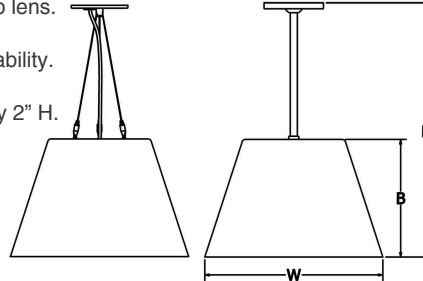

CONE

Interior Pendant

9777 Reavis Park Drive
St. Louis, MO 63123
800.331.2425 or 314.631.6000

sales@glighting.com www.glighting.com

GENERAL SPECIFICATION

- LED:** High efficiency mid-power LEDs.
- Uplight:** Optional uplight is wired on a second circuit. Standard satin white top lens.
- LED Dimming:** Standard 1% 0-10V dimming.
- Cable Hanger Option:** Standard 150" cable and white cord for on-site adjustability.
- Canopy:** Matches outer fixture finish. Hanger 3 & 4 with A-O lamping option includes 10.125" dia by 2.625" H spinning. V, W, X lamping includes 12" dia by 2" H.
- Driver:** Max remote driver installation distance 25ft from fixture body.
- Acrylic:** Acrylic is UL-94 HB Flame Class rated.
- Finish:** Highly durable oven cured no VOC premium powder coat.
- Inner Finish:** Inner finish available in white, black, and gold liquid paint. Non-white inner finishes will reduce lumen output.
- Surge Protection:** External surge protector provided as standard.