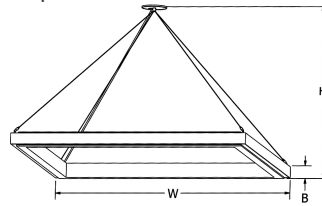

CUBIX II

Outer Acrylic Interior Pendant

9777 Reavis Park Drive
St. Louis, MO 63123
800.331.2425 or 314.631.6000

sales@glighting.com www.glighting.com

GENERAL SPECIFICATION

LED: High efficiency mid-power LEDs are field serviceable.
Lower Output: Lamping code ending with LO features lower lumen output.
LED Dimming: Standard 1% 0-10V dimming.
Driver: Max remote driver installation distance:
 White LED 25ft from fixture body and RGB 45ft from fixture body.
 See Cubix/Apex Hanger Guide for more information.
RGB: DMX controller supplied by others.
Cable Hanger: Standard 150" cable and white cord for on-site adjustability.
Canopy: Matches fixture finish.
Finish: Highly durable oven cured no VOC premium powder coat.
Surge Protection: External surge protector provided as standard.