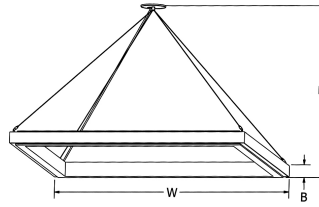

CUBIX II - Acoustic

Outer Acrylic Interior Pendant

9777 Reavis Park Drive
St. Louis, MO 63123
800.331.2425 or 314.631.6000

sales@glighting.com www.glighting.com

GENERAL SPECIFICATION

- LED:** High efficiency mid-power LEDs.
- Acoustic Panel:** 1/2" center acoustic panel reduces noise level in environment.
- Lower Output:** Lamping code ending with LO features lower lumen output.
- LED Dimming:** Standard 1% 0-10V dimming.
- Cable Hanger:** Standard 150" cable and white cord for on-site adjustability. Canopy painted textured white.
- Canopy:** Max remote driver installation distance: White LED 25ft from fixture body and RGB 45ft from fixture body. See Cubix Hanger Guide for more information.
- Finish:** Highly durable oven cured no VOC premium powder coat.
- RGB:** DMX controller supplied by others.
- Surge Protection:** External surge protector provided as standard.