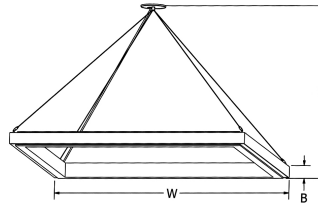

CUBIX - Acoustic

Inner Acrylic Interior Pendant

9777 Reavis Park Drive
St. Louis, MO 63123
800.331.2425 or 314.631.6000

sales@glighting.com www.glighting.com

GENERAL SPECIFICATION

- LED:** High efficiency mid-power LEDs.
- Acoustic Panel:** 1/2" center acoustic panel reduces noise level in environment.
- Lower Output:** Lamping code ending with LO features lower lumen output.
- LED Dimming:** Standard 1% 0-10V dimming.
- Cable Hanger:** Standard 150" cable and white cord for on-site adjustability. Canopy painted textured white.
- Canopy:** Max remote driver installation distance: White LED 25ft from fixture body and RGB 45ft from fixture body. See Cubix Hanger Guide for more information.
- Finish:** Highly durable oven cured no VOC premium powder coat.
- RGB:** DMX controller supplied by others.
- Surge Protection:** External surge protector provided as standard.