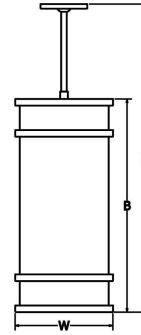

SAMPLE CATALOG NUMBER:						
GL-2400-	A-	W-	NSN-	1-	A-	34
MODEL NO.	LAMPING	ACRYLIC	FINISH	HANGER	OPTION(S)	OVERALL HEIGHT
GL-2400 12lbs W in 11 1/8" mm 280 6 kg B in 26" mm 635 H in 34" mm 890 Fixture does not include downlight	U. 4LED30 V. 4LED35 W. 4LED40 T. RGB	Standard: W. White Opal S. Satin White Acrylic is UL-94 HB Flame Class rated.	Standard: Powder Coat BLK -Black BL -Blue GR -Gray LG -Light Gray BE -Beige PAB -Antique Brass PA -Painted Aluminum PTC -Painted Copper WH -White DBZ -Dark Bronze NSN -New Satin Nickel BRN -Brown RD -Red CH -Champagne RG -Reed Green SG -Sungold GM -Gun Metal POR -Oil Rubbed Bronze Textured Powder TLV -Light Verdigris TWH -Textured White TBL -Textured Black TS -Textured Silver TBZ -Textured Bronze TST -Stone Premium: SA -Satin Aluminum	1. Stem Remote driver. 2. Cable Standard white power cord. Remote driver. 3. Oversized with Stem 12" Canopy 4. Oversized with Cable Standard white power cord. 12" Canopy.	A. No Options BC. Black Cord Fixture supplied with black power cord. LC. 150" Cord & Cable Fixture supplied with 150" of cable and standard white cord or optional black cord. EL. Emergency LED Remote mount up to 10' from light source in controlled environment with an area temperature range of 32°-131°F. Specify 120 or 277 voltage.	Standard overall height shown by model no. For custom overall height, specify in inches.
GL-2401 21lbs W in 11 1/8" mm 280 10 kg B in 33 3/8" mm 850 H in 44" mm 1120 Fixture includes downlight	AA. 4LED30DL BB. 4LED35DL CC. 4LED40DL T. RGB					

All dimensions are nominal.

Light Source Definition

Code	Total Wattage	Delivered Lumens	Kelvin	Code	*Total Wattage	*Delivered Lumens	Kelvin
U	51W	5556	3000	AA	68W	7248	3000
V	51W	5556	3500	BB	68W	7248	3500
W	51W	5556	4000	CC	68W	7248	4000
RGB	Contact Factory for Details						