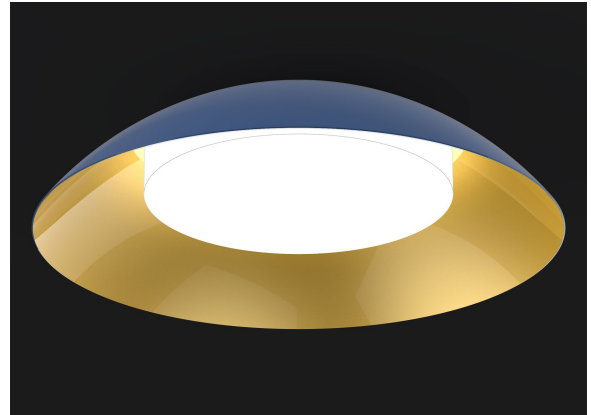

### SAMPLE CATALOG NUMBER:

GL-3360-

MODEL NO.	E-	BLK-	MO-	A
	LAMPING	OUTER FINISH	INNER FINISH	OPTIONS
<b>GL-3360</b> 10lbs W in 24" 4.5kg H in 6"	A. 1LED30 B. 1LED35 C. 1LED40 D. 1LED30 E. 1LED35 F. 1LED40	<b>Standard:</b> Powder Coat BLK-Black BL-Blue GR-Gray LG-Light Gray BE-Beige PAB-Antique Brass PA-Painted Aluminum PTC-Painted Copper WH-White DBZ-Dark Bronze NSN-New Satin Nickel BRN-Brown RD-Red CH-Champagne RG-Reed Green SG-Sungold GM-Gun Metal POR-Oil Rubbed Bronze PG-Pine Green DO-Deep Orange PV-Purple Violet NB-Navy Blue	<b>Standard:</b> MO-Matches Outer Finish Liquid Paint WH-White BLK-Black GL-Gold	A. No Options DM. DMX Dimming Must be remotely mounted in a controlled environment with an area temperature range of 32°-131°F. EL. Emergency LED Must be remotely mounted in a controlled environment with an area temperature range of 32°-131°F. Specify 120 or 277 voltage.
<b>GL-3361</b> 10lbs W in 30" 4.5kg H in 7 7/16"	G. 1LED30 H. 1LED35 I. 1LED40 V. 1LED30* W. 1LED35* X. 1LED40*	Textured Powder TLV-Light Verdigris TWH-Textured White TBL-Textured Black TS-Textured Silver TBZ-Textured Bronze TST-Stone Premium: SA-Satin Aluminum		
<b>GL-3362</b> 15lbs W in 48" 7kg H in 12"				