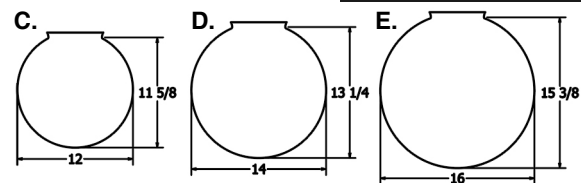

DISPATCH - High Output

Schoolhouse Interior Pendant

9777 Reavis Park Drive

St. Louis, MO 63123

800.331.2425 or 314.631.6000

sales@glighting.com www.glighting.com

GENERAL SPECIFICATION

LED: High efficiency LEDs are field serviceable. Driver mounted remotely in GL-2565.

Heatsink: Only available in black anodized.

LED Dimming: Standard 1% 0-10V dimming.

Canopy: May be mounted on flat or sloped ceilings up to 40°.

Body: 18ga steel or .050 aluminum glass fitter.

Glass: White opal diffuser hand blown in the USA.

Modifications: Consult factory for lamping or cluster options.

Finish: Highly durable oven cured no VO premium powder coat.

Surge Protection: External surge protector provided as standard.

SAMPLE CATALOG NUMBER:					
MODEL NO.	LAMPING	GLASS	FINISH	OPTION(S)	OVERALL HEIGHT
GL-2565 Driver mounted remotely	AA0. 1LED30L AA5. 1LED35L AA4. 1LED40L BB0. 1LED30M BB5. 1LED35M BB4. 1LED40M	6" Fitter: C. 12" x 11 5/8" D. 14" x 13 1/4" E. 16" x 15 3/8"	Standard: Powder Coat BLK-Black BL-Blue GR-Gray LG-Light Gray BE-Beige PAB-Antique Brass PA-Painted Aluminum PTC-Painted Copper WH-White DBZ-Dark Bronze NSN-New Satin Nickel BRN-Brown RD-Red CH-Champagne RG-Reed Green SG-Sungold GM-Gun Metal POR-Oil Rubbed Bronze PG-Pine Green DO-Deep Orange PV-Purple Violet NB-Navy Blue Textured Powder TLV-Light Verdigris TWH-Textured White TBL-Textured Black TS-Textured Silver TBZ-Textured Bronze TST-Stone Premium: SA-Satin Aluminum	A. No Options B. Damp Location Available in powder coat or Satin Aluminum finish. EL. Emergency LED Remote mount up to 10' from light source in controlled environment with an area temperature range of 32°-131°F. LED only. Specify 120 or 277 voltage. IEL. Integral Emergency LED Integrally mounted emergency driver. Available in GL-2566 only.	Specify overall height in inches.
GL-2566 Driver mounted inside canopy	AA0. 1LED30L AA5. 1LED35L AA4. 1LED40L BB0. 1LED30M BB5. 1LED35M BB4. 1LED40M				

All dimensions are nominal.

Light Source Definition

Code	LED	Total Wattage	Delivered Lumens	Kelvin	CRI
AA0	1LED30L	34	3520	3000	80
AA5	1LED35L	34	3520	3500	80
AA4	1LED40L	34	3520	4000	80
BB0	1LED30M	48	4567	3000	80
BB5	1LED35M	48	4567	3500	80
BB4	1LED40M	48	4567	4000	80

Universal Voltage unless otherwise specified.