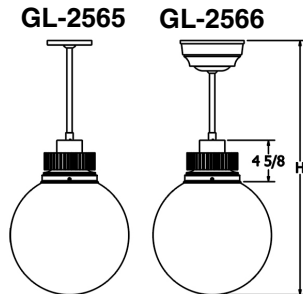

DISPATCH - High Output

Schoolhouse Interior Pendant

9777 Reavis Park Drive

St. Louis, MO 63123

800.331.2425 or 314.631.6000

sales@glighting.com www.glighting.com

GENERAL SPECIFICATION

LED: High efficiency LEDs are field serviceable. Driver mounted remotely in GL-2565.

Heatsink: Only available in black anodized.

LED Dimming: Standard 1% 0-10V dimming.

Canopy: May be mounted on flat or sloped ceilings up to 40°.

Body: 18ga steel or .050 aluminum glass fitter.

Glass: White opal diffuser hand blown in the USA.

Modifications: Consult factory for lamping or cluster options.

Finish: Highly durable oven cured no VO premium powder coat.

Surge Protection: External surge protector provided as standard.

SAMPLE CATALOG NUMBER:					
MODEL NO.	LAMPING	GLASS	FINISH	OPTION(S)	OVERALL HEIGHT
GL-2565 Driver mounted remotely	AA0. 1LED30L AA5. 1LED35L AA4. 1LED40L BB0. 1LED30M BB5. 1LED35M BB4. 1LED40M	6" Fitter: C. 12" x 11 5/8" D. 14" x 13 1/4" E. 16" x 15 3/8"	Standard: Powder Coat BLK-Black BL-Blue GR-Gray LG-Light Gray BE-Beige PAB-Antique Brass PA-Painted Aluminum PTC-Painted Copper WH-White DBZ-Dark Bronze NSN-New Satin Nickel BRN-Brown RD-Red CH-Champagne RG-Reed Green SG-Sungold GM-Gun Metal POR-Oil Rubbed Bronze PG-Pine Green DO-Deep Orange PV-Purple Violet NB-Navy Blue Textured Powder TLV-Light Verdigris TWH-Textured White TBL-Textured Black TS-Textured Silver TBZ-Textured Bronze TST-Stone Premium: SA-Satin Aluminum	A. No Options B. Damp Location Available in powder coat or Satin Aluminum finish. EL. Emergency LED Remote mount up to 10' from light source in controlled environment with an area temperature range of 32°-131°F. LED only. Specify 120 or 277 voltage. IEL. Integral Emergency LED Integrally mounted emergency driver. Available in GL-2566 only.	Specify overall height in inches.
GL-2566 Driver mounted inside canopy	AA0. 1LED30L AA5. 1LED35L AA4. 1LED40L BB0. 1LED30M BB5. 1LED35M BB4. 1LED40M				

All dimensions are nominal.

Light Source Definition

Code	LED	Total Wattage	Delivered Lumens	Kelvin	CRI
AA0	1LED30L	34	3520	3000	80
AA5	1LED35L	34	3520	3500	80
AA4	1LED40L	34	3520	4000	80
BB0	1LED30M	48	4567	3000	80
BB5	1LED35M	48	4567	3500	80
BB4	1LED40M	48	4567	4000	80

Universal Voltage unless otherwise specified.