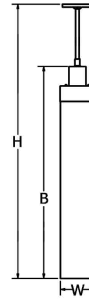

White powder coated metal bottom cap with non-downlight lamping option

SAMPLE CATALOG NUMBER:						
GL-2503-	M-	W-	NSN-	1-	A-	040
MODEL NO.	LAMPING	ACRYLIC	FINISH	HANGER	OPTION(S)	OVERALL HEIGHT
GL-2503 W in 6" mm 150 15lbs B in 32" mm 815 6.8kg H in 40" mm 1005 Fixture does not include downlight	L. 4LED30 M. 4LED35 N. 4LED40	Standard: W White Opal S Satin White Acrylic is UL-94 HB Flame Class rated.	Standard: Powder Coat BLK -Black BL -Blue GR -Gray LG -Light Gray BE -Beige PAB -Antique Brass PA -Painted Aluminum PTC -Painted Copper WH -White DBZ -Dark Bronze NSN -New Satin Nickel BRN -Brown RD -Red CH -Champagne RG -Reed Green SG -Sungold GM -Gun Metal POR -Oil Rubbed Bronze PG -Pine Green DO -Deep Orange PV -Purple Violet NB -Navy Blue	1. Stem Remote driver. 2. Cable Standard white power cord. Remote driver. 3. Oversized with Stem 12" Canopy 4. Oversized with Cable Standard white power cord. 12" Canopy.	A. No Options BC. Black Cord Fixture supplied with black power cord. LC. 150" Cord & Cable Fixture supplied with 150" of cable and standard white cord or optional black cord. EL. Emergency LED Remote mount up to 10' from light source in controlled environment with an area temperature range of 32°-131°F. Specify 120 or 277 voltage.	Stem mount only - Specify overall height in inches. Standard overall height shown by model no.
GL-2504 W in 6" mm 150 20lbs B in 38" mm 965 9kg H in 45" mm 1145 Fixture includes downlight	O. 4LED30DL P. 4LED35DL Q. 4LED40DL					
GL-2502 W in 6" mm 150 40lbs B in 59" mm 1500 18.2kg H in 70" mm 1780 U, V, W includes downlight	R. 8LED30 S. 8LED35 T. 8LED40 U. 8LED30DL V. 8LED35DL W. 8LED40DL		Textured Powder TLV -Light Verdigris TWH -Textured White TBL -Textured Black TS -Textured Silver TBZ -Textured Bronze TST -Stone Premium: SA -Satin Aluminum			