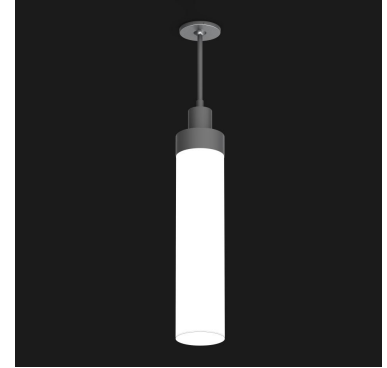

White powder coated metal bottom cap with non-downlight lamping option

SAMPLE CATALOG NUMBER:						
GL-2503-	M-	W-	NSN-	1-	A-	040
MODEL NO.	LAMPING	ACRYLIC	FINISH	HANGER	OPTION(S)	OVERALL HEIGHT
GL-2503 W in 6" mm 150 15lbs B in 32" mm 815 6.8kg H in 40" mm 1005 Fixture does not include downlight	L. 4LED30 M. 4LED35 N. 4LED40	Standard: W White Opal S Satin White Acrylic is UL-94 HB Flame Class rated.	Standard: Powder Coat BLK -Black BL -Blue GR -Gray LG -Light Gray BE -Beige PAB -Antique Brass PA -Painted Aluminum PTC -Painted Copper WH -White DBZ -Dark Bronze NSN -New Satin Nickel BRN -Brown RD -Red CH -Champagne RG -Reed Green SG -Sungold GM -Gun Metal POR -Oil Rubbed Bronze PG -Pine Green DO -Deep Orange PV -Purple Violet NB -Navy Blue	1. Stem Remote driver. 2. Cable Standard white power cord. Remote driver. 3. Oversized with Stem 12" Canopy 4. Oversized with Cable Standard white power cord. 12" Canopy.	A. No Options BC. Black Cord Fixture supplied with black power cord. LC. 150" Cord & Cable Fixture supplied with 150" of cable and standard white cord or optional black cord. EL. Emergency LED Remote mount up to 10' from light source in controlled environment with an area temperature range of 32°-131°F. Specify 120 or 277 voltage.	Stem mount only - Specify overall height in inches. Standard overall height shown by model no.
GL-2504 W in 6" mm 150 20lbs B in 38" mm 965 9kg H in 45" mm 1145 Fixture includes downlight	O. 4LED30DL P. 4LED35DL Q. 4LED40DL					
GL-2502 W in 6" mm 150 40lbs B in 59" mm 1500 18.2kg H in 70" mm 1780 U, V, W includes downlight	R. 8LED30 S. 8LED35 T. 8LED40 U. 8LED30DL V. 8LED35DL W. 8LED40DL		Textured Powder TLV -Light Verdigris TWH -Textured White TBL -Textured Black TS -Textured Silver TBZ -Textured Bronze TST -Stone Premium: SA -Satin Aluminum			