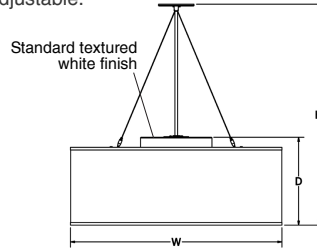

MARINA II RGB+WHITE

Interior Round Pendant

9777 Reavis Park Drive
St. Louis, MO 63123
800.331.2425 or 314.631.6000

sales@glighting.com www.glighting.com

GENERAL SPECIFICATION

RGB+White: LED option (RGB30, RGB35, & RGB40) features a full power white and RGB color changing light source.

A second circuit controls the white channel. RGB channel wired DMX ready, full white 1% 0-10V dimming standard.

Canopy: Matches fixture finish. Low profile canopy may be mounted on flat or sloped

ceilings up to 40°. Available stem or field adjustable cord and cable.

Cable Hanger Option: Supplied with standard 72" white cord and cable. Field adjustable.

RGB: LED option features RGB color changing light source. RGB channel wired DMX ready.

Static Color: LED options (Red, Green, or Blue) feature static color.

Shade: Standard white fabric shade with integral satin white diffuser.

Custom shapes, sizes, and colors available.

Finish: Highly durable oven cured no VOC premium powder coat.

DMX: Controls by others.

Surge Protection: External surge protector provided as standard.

SAMPLE CATALOG NUMBER:							
GL-2742-	HH-	W-	NSN-	5-	A-	072	
MODEL NO.	LAMPING		SHADE	FINISH	HANGER	OPTIONS	OVERALL HEIGHT
GL-2742 W in 24" 15lbs D in 11.5" 7kg H Specify	DD. RED EE. GREEN FF. BLUE GG. RGB*	HH. RGB30* II. RGB35* JJ. RGB40*	W White C Cream R Red BL Blue O Olive S Stone	Powder Coat BLK-Black BL-Blue GR-Gray LG-Light Gray BE-Beige PAB-Antique Brass PA-Painted Aluminum PTC-Painted Copper WH-White DBZ-Dark Bronze NSN-New Satin Nickel BRN-Brown RD-Red CH-Champagne RG-Reed Green SG-Sungold GM-Gun Metal POR-Oil Rubbed Bronze PG-Pine Green DO-Deep Orange PV-Purple Violet NB-Navy Blue	1. Stem 5. Cord & Cable Supplied with white cord with hanger option 5. Two power cords with all RGB and RGB+W lamping codes.	A. No Options EL. Emergency LED Must be remotely mounted in a controlled environment with an area temperature range of 32°-131°F. LED only. Specify 120 or 277 voltage. LC. 150" Cord & Cable Supplied with 150" Cord & Cable.	Specify overall height for stem hanger option in inches.
GL-2743 W in 30" 18lbs D in 12.5" 8kg H Specify	KK. RED LL. GREEN MM. BLUE NN. RGB*	OO. RGB30* PP. RGB35* QQ. RGB40*	WW White WC Cream WT Tan WB Brown	Textured Powder TLV-Light Verdigris TWH-Textured White TBL-Textured Black TS-Textured Silver TBZ-Textured Bronze TST-Stone			
GL-2744 W in 36" 20lbs D in 13.5" 9kg H Specify	RR. RED SS. GREEN TT. BLUE UU. RGB*	VV. RGB30* WW. RGB35* XX. RGB40*					
GL-2745 W in 48" 25lbs D in 15.5" 11.5kg H Specify	YY. RED ZZ. GREEN AB. BLUE AC. RGB*	AD. RGB30* AE. RGB35* AF. RGB40*					

All Dimensions are nominal.
*DMX controls supplied by others.

Shade

Standard						
White	Cream	Blue	Stone	Red	Olive	
Washable - Trilam						
White	Tan	Cream	Brown			

Custom fabrics available upon request. Contact factory. Reproduced graphic representation. Please contact sales@glighting.com for fabric samples.

Light Source Definition

Fixture	Total Wattage	Rated CRI	Rated Life Hrs	Delivered Lumens
GL-2742	72	+80	50000	7436
GL-2743	72	+80	50000	7436
GL-2744	114	+80	50000	12248
GL-2745	114	+80	50000	12248

Universal Voltage unless otherwise specified.