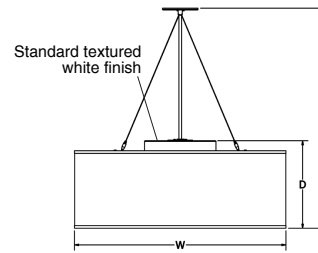

MARINA II WARM DIM

Interior Round Pendant

9777 Reavis Park Drive
St. Louis, MO 63123
800.331.2425 or 314.631.6000

sales@glighting.com www.glighting.com

GENERAL SPECIFICATION

Warm Dim: LED option (WD) features warm dimming technology that dims smoothly from 3500K-1800K with standard 0-10V dimming.

LED Dimming: Standard 1% 0-10V dimming. TRIAC, DALI, or DMX available upon request.

Shade: Standard white fabric shade with integral satin white diffuser. Custom shapes, sizes, and colors available.

Canopy: Matches fixture finish. Low profile canopy may be mounted on flat or sloped ceilings up to 40°. Available stem or field adjustable cord and cable.

Cable Hanger Option: Supplied with standard 72" white cord and cable. Field adjustable.

Finish: Highly durable oven cured no VOC premium powder coat.

Surge Protection: External surge protector provided as standard.

SAMPLE CATALOG NUMBER:						
GL-2742-	WD5-	W-	NSN-	5-	A-	072
MODEL NO.	LAMPING	SHADE	FINISH	HANGER	OPTIONS	OVERALL HEIGHT
GL-2742 W in 24" 15lbs D in 11.5" 7kg H Specify	WD5	W White C Cream R Red BL Blue O Olive S Stone	Standard: Powder Coat BLK-Black BL-Blue GR-Gray LG-Light Gray BE-Beige PAB-Antique Brass PA-Painted Aluminum PTC-Painted Copper WH-White DBZ-Dark Bronze NSN-New Satin Nickel BRN-Brown RD-Red CH-Champagne RG-Reed Green SG-Sungold GM-Gun Metal POR-Oil Rubbed Bronze PG-Pine Green DO-Deep Orange PV-Purple Violet NB-Navy Blue Textured Powder TLV-Light Verdigris TWH-Textured White TBL-Textured Black TS-Textured Silver TBZ-Textured Bronze TST-Stone	1. Stem 5. Cord & Cable Supplied with white cord with hanger option 5.	A. No Options EL. Emergency LED Must be remotely mounted in a controlled environment with an area temperature range of 32°-131°F. LED only. Specify 120 or 277 voltage. LC. 150" Cord & Cable Supplied with 150" Cord & Cable.	Specify overall height for stem hanger option in inches.
GL-2743 W in 30" 18lbs D in 12.5" 8kg H Specify	WD5					
GL-2744 W in 36" 20lbs D in 13.5" 9kg H Specify	WD8	Washable: WW White WC Cream WT Tan WB Brown				
GL-2745 W in 48" 25lbs D in 15.5" 11.5kg H Specify	WD8					

All Dimensions are nominal.