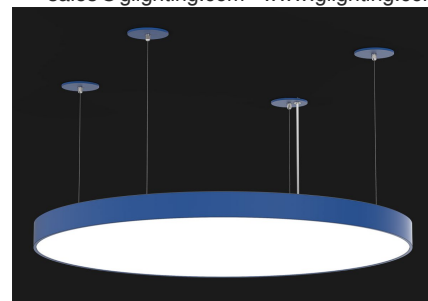

MERIDIAN

Interior Pendant

9777 Reavis Park Drive

St. Louis, MO 63123

800.331.2425 or 314.631.6000

sales@glighting.com www.glighting.com

GENERAL SPECIFICATION

LED: High efficiency 90 CRI mid-power LEDs. Universal voltage.

Lower Output: Lamping code ending with LO features lower lumen output.

LED Dimming: Standard 1% 0-10V dimming. TRIAC, DALI, and DMX available upon request.

Acrylic: High diffusion and consistent light transmission.

Driver: Must be mounted within 25ft from fixture body.

Finish: Highly durable oven cured no VOC premium powder coat.

Canopy: Matches fixture finish.

Cable Hanger: Standard 150" cable and white cord for on-site adjustability.

Modifications: Consult factory for modified fixture sizes and lumen packages.

Surge Protection: External surge protector provided as standard.

SAMPLE CATALOG NUMBER:

GL-2342-	B-	BLK-	1-	A
MODEL NO.	LAMPING	FINISH	HANGER	OPTIONS
GL-2339 W in 12" 5lbs B in 3" 3.2kg H in 11"-145" Available with hanger 1&2 only	A. LED30 B. LED35 C. LED40 D. LED30LO E. LED35LO F. LED40LO	Standard: Powder Coat BLK-Black BL-Blue GR-Gray LG-Light Gray BE-Beige PAB-Antique Brass PA-Painted Aluminum PTC-Painted Copper WH-White DBZ-Dark Bronze NSN-New Satin Nickel BRN-Brown RD-Red CH-Champagne RG-Reed Green SG-Sungold GM-Gun Metal POR-Oil Rubbed Bronze PG-Pine Green DO-Deep Orange PV-Purple Violet NB-Navy Blue	1. Cable - Standard Drivers mounted remotely. 2. Oversized Drivers mounted inside oversized canopy. 3. Vertical Canopy Drivers mounted remotely. 4. Vertical Integral Canopy Drivers mounted inside oversized canopy. Hanger options 1&3 supplied with remote driver box. GL-2339 available with hanger 1&2 only.	A. No Options BC. Black Cord Fixture supplied with black power cord. EL. Emergency LED Must be remotely mounted in a controlled environment with an area temperature range of 32°-131°F. Specify 120 or 277 voltage.
GL-2340 W in 18" 7lbs B in 3" 3.2kg H in 11"-145"				
GL-2341 W in 24" 10lbs B in 3" 4.5kg H in 18.75"-145"				
GL-2342 W in 30" 14lbs B in 3" 6.3kg H in 18.75"-145"				
GL-2343 W in 36" 18lbs B in 3" 8.2kg H in 18.75"-145"		Premium: SA-Satin Aluminum		
GL-2344 W in 48" 20lbs B in 3" 9.1kg H in 18.75"-145"				

All Dimensions are nominal.

Light Source Definition

High Lumen Output						Low Lumen Output					
Fixture	Total Wattage	Rated CRI	Delivered Life Hrs	Lumens	Kelvin	Code	Total Wattage	Rated CRI	Delivered Life Hrs	Lumens	Kelvin
GL-2339	13	+90	50000	1073	3000/3500/4000	GL-2339	8	+90	50000	644	3000/3500/4000
GL-2340	26	+90	50000	2202	3000/3500/4000	GL-2340	16	+90	50000	1321	3000/3500/4000
GL-2341	43	+90	50000	3540	3000/3500/4000	GL-2341	29	+90	50000	2124	3000/3500/4000
GL-2342	77	+90	50000	6407	3000/3500/4000	GL-2342	46	+90	50000	3844	3000/3500/4000
GL-2343	110	+90	50000	9132	3000/3500/4000	GL-2343	66	+90	50000	5479	3000/3500/4000
GL-2344	197	+90	50000	16282	3000/3500/4000	GL-2344	118	+90	50000	9769	3000/3500/4000

Universal Voltage unless otherwise specified.