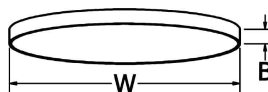

SAMPLE CATALOG NUMBER: GL-3342-		B-	BLK-	A
MODEL NO.		LAMPING	FINISH	OPTIONS
GL-3339	W in 12" 4lbs B in 3" 2.2kg	A. LED30 B. LED35 C. LED40 D. LED30LO E. LED35LO F. LED40LO	Standard: Powder Coat BLK-Black BL-Blue GR-Gray LG-Light Gray BE-Beige PAB-Antique Brass PA-Painted Aluminum PTC-Painted Copper WH-White DBZ-Dark Bronze NSN-New Satin Nickel BRN-Brown RD-Red CH-Champagne RG-Reed Green SG-Sungold GM-Gun Metal POR-Oil Rubbed Bronze PG-Pine Green DO-Deep Orange PV-Purple Violet NB-Navy Blue Textured Powder TLV-Light Verdigris TWH-Textured White TBL-Textured Black TS-Textured Silver TBZ-Textured Bronze TST-Stone Premium: SA-Satin Aluminum	A. No Options EL. Emergency LED Must be remotely mounted in a controlled environment with an area temperature range of 32°-131°F. Specify 120 or 277 voltage.
GL-3340	W in 18" 5lbs B in 3" 2.2kg			
GL-3341	W in 24" 8lbs B in 3" 3.6kg			
GL-3342	W in 30" 12lbs B in 3" 5.4kg			
GL-3343	W in 36" 14lbs B in 3" 6.3kg			
GL-3344	W in 48" 18lbs B in 3" 8.2kg			

All Dimensions are nominal.

Light Source Definition

High Lumen Output						Low Lumen Output					
Fixture	Total Wattage	Rated CRI	Rated Life Hrs	Delivered Lumens	Kelvin	Code	Total Wattage	Rated CRI	Rated Life Hrs	Delivered Lumens	Kelvin
GL-3339	13	+90	50000	1073	3000/3500/4000	GL-3339	8	+90	50000	644	3000/3500/4000
GL-3340	26	+90	50000	2202	3000/3500/4000	GL-3340	16	+90	50000	1321	3000/3500/4000
GL-3341	43	+90	50000	3540	3000/3500/4000	GL-3341	29	+90	50000	2124	3000/3500/4000
GL-3342	77	+90	50000	6407	3000/3500/4000	GL-3342	46	+90	50000	3844	3000/3500/4000
GL-3343	110	+90	50000	9132	3000/3500/4000	GL-3343	66	+90	50000	5479	3000/3500/4000
GL-3344	197	+90	50000	16282	3000/3500/4000	GL-3344	118	+90	50000	9769	3000/3500/4000

Universal Voltage unless otherwise specified.