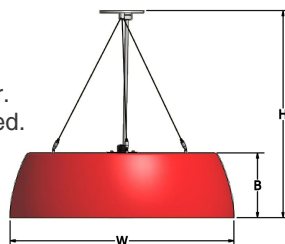

OCULUS RGB+W

Interior Pendant

9777 Reavis Park Drive
St. Louis, MO 63123
800.331.2425 or 314.631.6000

sales@glighting.com www.glighting.com

GENERAL SPECIFICATION

RGB+White: LED option (RGB30, RGB35, & RGB40) features a full power white and RGB color changing light source. A second circuit controls the white channel. RGB channel wired DMX ready, full white 1% 0-10V dimming standard.

RGB: LED option features RGB color changing light source. RGB channel wired DMX ready.

Static Color: LED options (Red, Green, or Blue) feature static color.

Acrylic: Satin white seamless acrylic is UL-94 HB Flame Class rated.

Cable Hanger: Comes with 72" cable and cord for on-site adjustability.

Canopy: Matches fixture finish.

Finish: Highly durable oven cured no VOC premium powder coat. Spinning interior painted textured white.

DMX: Controls by others.

Surge Protection: External surge protector provided as standard.

SAMPLE CATALOG NUMBER: GL-2641-				
MODEL NO.	S-	PTC-	1-	A
MODEL NO.	LAMPING	FINISH	HANGER	OPTIONS
GL-2640 W in 26" mm 660 10lbs B in 7 1/2" mm 190 4.5kg H in 20"-68" mm 510-1730	G. RED H. GREEN I. BLUE J. RGB* K. RGB30* L. RGB35* M. RGB40*	Standard: Powder Coat BLK-Black BL-Blue GR-Gray LG-Light Gray BE-Beige PAB-Antique Brass PA-Painted Aluminum PTC-Painted Copper DBZ-Dark Bronze NSN-New Satin Nickel BRN-Brown RD-Red CH-Champagne RG-Reed Green SG-Sungold GM-Gun Metal POR-Oil Rubbed Bronze PG-Pine Green DO-Deep Orange PV-Purple Violet NB-Navy Blue Textured Powder TLV-Light Verdigris TWH-Textured White TBL-Textured Black TS-Textured Silver TBZ-Textured Bronze TST-Stone Premium: SA-Satin Aluminum Not available in standard white finish	1. Cable 	A. No Options BC. Black Cord Fixture supplied with black power cord. LC. 150" Cord & Cable Fixture supplied with 150" of cable and standard white cord or optional black cord. EL. Emergency LED Remote mount up to 10' from light source in controlled environment with an area temperature range of 32°-131°F. Specify 120 or 277 voltage.
GL-2641 W in 37" mm 940 15lbs B in 7 1/2" mm 190 6.8kg H in 20"-68" mm 510-1730	N. RED O. GREEN P. BLUE Q. RGB* R. RGB30* S. RGB35* T. RGB40*	Standard: Powder Coat BLK-Black BL-Blue GR-Gray LG-Light Gray BE-Beige PAB-Antique Brass PA-Painted Aluminum PTC-Painted Copper DBZ-Dark Bronze NSN-New Satin Nickel BRN-Brown RD-Red CH-Champagne RG-Reed Green SG-Sungold GM-Gun Metal POR-Oil Rubbed Bronze PG-Pine Green DO-Deep Orange PV-Purple Violet NB-Navy Blue Textured Powder TLV-Light Verdigris TWH-Textured White TBL-Textured Black TS-Textured Silver TBZ-Textured Bronze TST-Stone Premium: SA-Satin Aluminum Not available in standard white finish	1. Cable 	A. No Options BC. Black Cord Fixture supplied with black power cord. LC. 150" Cord & Cable Fixture supplied with 150" of cable and standard white cord or optional black cord. EL. Emergency LED Remote mount up to 10' from light source in controlled environment with an area temperature range of 32°-131°F. Specify 120 or 277 voltage.

All Dimensions are nominal.
*DMX controls supplied by others

Light Source Definition

Fixture	Total Wattage	CRI	Rated Life Hrs	Delivered Lumens
GL-2640	57W	+80	50000	4310
GL-2641	72W	+80	50000	5320

Universal Voltage unless otherwise specified.