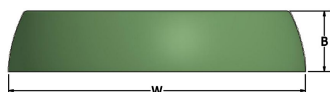

SAMPLE CATALOG NUMBER: GL-3641-		E-	NSN-	A
MODEL NO.		LAMPING	FINISH	OPTIONS
GL-3640	W 26" in 660 mm 8lbs B 7 1/2" in 190 mm 3.5kg	A. 4LED30 B. 4LED35 C. 4LED40	Standard: Powder Coat BLK-Black BL-Blue GR-Gray LG-Light Gray BE-Beige PAB-Antique Brass PA-Painted Aluminum PTC-Painted Copper DBZ-Dark Bronze NSN-New Satin Nickel BRN-Brown RD-Red CH-Champagne RG-Reed Green SG-Sungold GM-Gun Metal POR-Oil Rubbed Bronze PG-Pine Green DO-Deep Orange PV-Purple Violet NB-Navy Blue Textured Powder TLV-Light Verdigris TWH-Textured White TBL-Textured Black TS-Textured Silver TBZ-Textured Bronze TST-Stone Premium: SA-Satin Aluminum Not available in standard white finish	A. No Options EL. Emergency LED Remote mount up to 10' from light source in controlled environment with an area temperature range of 32°-131°F. Specify 120 or 277 voltage.
GL-3641	W 37" in 940 mm 10lbs B 7 1/2" in 190 mm 4.5kg	D. 5LED30 E. 5LED35 F. 5LED40		

All Dimensions are nominal.

Light Source Definition

Code	Total Wattage	CRI	Rated Life Hrs	Delivered Lumens	Kelvin
4LED30	57W	+80	50000	4310	3000
4LED35	57W	+80	50000	4310	3500
4LED40	57W	+80	50000	4310	4000
5LED30	72W	+80	50000	5320	3000
5LED35	72W	+80	50000	5320	3500
5LED40	72W	+80	50000	5320	4000

Universal Voltage unless otherwise specified.