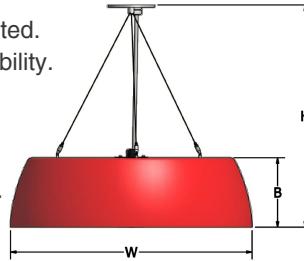

OCULUS TUNABLE WHITE

Interior Pendant

9777 Reavis Park Drive
St. Louis, MO 63123
800.331.2425 or 314.631.6000

sales@glighting.com www.glighting.com

GENERAL SPECIFICATION

Tunable White: LED option (TW) features tunable white technology that adjusts from 6500K-2700K. For proper control, fixture needs two 0-10V dimming controls.

LED Tuning: CCT tunable using 0-10V wall control. TRIAC, DALI, or DMX available upon request.

LED Dimming: Intensity adjustable using 1% 0-10V wall control. TRIAC, DALI, or DMX available upon request.

Acrylic: Satin white seamless acrylic is UL-94 HB Flame Class rated.

Cable Hanger: Comes with 72" cable and cord for on-site adjustability.

Canopy: Matches fixture finish.

Finish: Highly durable oven cured no VOC premium powder coat.

Spinning interior painted textured white.

Surge Protection: External surge protector provided as standard.

SAMPLE CATALOG NUMBER: GL-2641-		TW5-	PTC-	1-	A	
MODEL NO.		LAMPING	FINISH	HANGER	OPTIONS	
GL-2640 W in 26" mm 660 10lbs B in 7 1/2" mm 190 4.5kg H in 20"-68" mm 510-1730		TW4	Standard: Powder Coat BLK-Black BL-Blue GR-Gray LG-Light Gray BE-Beige PAB-Antique Brass PA-Painted Aluminum PTC-Painted Copper DBZ-Dark Bronze NSN-New Satin Nickel BRN-Brown RD-Red CH-Champagne RG-Reed Green SG-Sungold GM-Gun Metal POR-Oil Rubbed Bronze PG-Pine Green DO-Deep Orange PV-Purple Violet NB-Navy Blue Textured Powder TLV-Light Verdigris TWH-Textured White TBL-Textured Black TS-Textured Silver TBZ-Textured Bronze TST-Stone Premium: SA-Satin Aluminum Not available in standard white finish	1. Cable 	A. No Options BC. Black Cord Fixture supplied with black power cord. LC. 150" Cord & Cable Fixture supplied with 150" of cable and standard white cord or optional black cord. EL. Emergency LED Remote mount up to 10' from light source in controlled environment with an area temperature range of 32"-131°F. Specify 120 or 277 voltage.	
GL-2641 W in 37" mm 940 15lbs B in 7 1/2" mm 190 6.8kg H in 20"-68" mm 510-1730						TW5

All Dimensions are nominal.

Light Source Definition

Code	Total Wattage	Delivered Lumens	Kelvin
TW4	56W	4310	2700-6500
TW5	72W	5320	2700-6500

Universal Voltage unless otherwise specified.