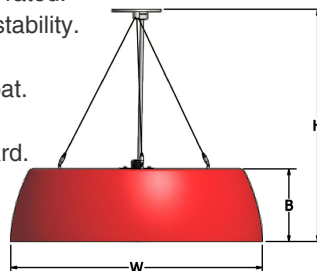

OCULUS WARM DIM

Interior Pendant

9777 Reavis Park Drive

St. Louis, MO 63123

800.331.2425 or 314.631.6000

sales@glighting.com www.glighting.com

GENERAL SPECIFICATION

Warm Dim: LED option (WD) features warm dimming technology that dims smoothly from 3500K-1800K with standard 1% 0-10V dimming.

LED Dimming: Standard 1% 0-10V dimming. TRIAC, DALI, or DMX available upon request.

Acrylic: Satin white seamless acrylic is UL-94 HB Flame Class rated.

Cable Hanger: Comes with 72" cable and cord for on-site adjustability.

Canopy: Matches fixture finish.

Finish: Highly durable oven cured no VOC premium powder coat.

Spinning interior painted textured white.

Surge Protection: External surge protector provided as standard.

SAMPLE CATALOG NUMBER: GL-2641-		WD5-	PTC-	1-	A	
MODEL NO.		LAMPING	FINISH	HANGER	OPTIONS	
GL-2640 W in 26" mm 660 10lbs B in 7 1/2" mm 190 4.5kg H in 20"-68" mm 510-1730		WD4	Standard: Powder Coat BLK-Black BL-Blue GR-Gray LG-Light Gray BE-Beige PAB-Antique Brass PA-Painted Aluminum PTC-Painted Copper DBZ-Dark Bronze NSN-New Satin Nickel BRN-Brown RD-Red CH-Champagne RG-Reed Green SG-Sungold GM-Gun Metal POR-Oil Rubbed Bronze PG-Pine Green DO-Deep Orange PV-Purple Violet NB-Navy Blue Textured Powder TLV-Light Verdigris TWH-Textured White TBL-Textured Black TS-Textured Silver TBZ-Textured Bronze TST-Stone Premium: SA-Satin Aluminum Not available in standard white finish	1. Cable 	A. No Options BC. Black Cord Fixture supplied with black power cord. LC. 150" Cord & Cable Fixture supplied with 150" of cable and standard white cord or optional black cord. EL. Emergency LED Remote mount up to 10' from light source in controlled environment with an area temperature range of 32"-131°F. Specify 120 or 277 voltage.	
GL-2641 W in 37" mm 940 15lbs B in 7 1/2" mm 190 6.8kg H in 20"-68" mm 510-1730						WD5

All Dimensions are nominal.

Light Source Definition

Code	Total Wattage	Delivered Lumens	Kelvin
WD4	82W	4310	3500-1800
WD5	108W	5320	3500-1800

Universal Voltage unless otherwise specified.