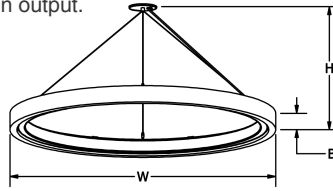

ORBIS II - Acoustic

Outer Acrylic Interior Pendant

9777 Reavis Park Drive
St. Louis, MO 63123
800.331.2425 or 314.631.6000

sales@glighting.com www.glighting.com

GENERAL SPECIFICATION

LED: High efficiency mid-power LEDs.

Acoustic Panel: 1/2" center acoustic panel reduces noise level in environment.

Lower Output: Lamping code ending with LO features lower lumen output.

LED Dimming: Standard 1% 0-10V dimming.

Cable Hanger: Standard 150" cable and white cord for on-site adjustability. Canopy painted textured white.

Canopy: Max remote driver installation distance: White LED 25ft from fixture body and RGB 45ft from fixture body. See Orbis Hanger Guide for more information.

Finish: Highly durable oven cured no VOC premium powder coat.

RGB: DMX controller supplied by others.

Surge Protection: External surge protector provided as standard.

SAMPLE CATALOG NUMBER:						
GL-2797-		F-	BLK-	ABLK-	1-	A
MODEL NO.	LAMPING		FINISH	ACOUSTIC	HANGER	OPTIONS
GL-2795 10lbs W 24" 4.5kg B 3" H 11"-145"	A. 24LED30 B. 24LED35 C. 24LED40 D. RGB	AL. 24LED30LO BL. 24LED35LO CL. 24LED40LO	Standard: Powder Coat BLK-Black BL-Blue GR-Gray LG-Light Gray BE-Beige PAB-Antique Brass PA-Painted Aluminum PTC-Painted Copper WH-White DBZ-Dark Bronze NSN-New Satin Nickel BRN-Brown RD-Red CH-Champagne RG-Reed Green SG-Sungold GM-Gun Metal POR-Oil Rubbed Bronze PG-Pine Green DO-Deep Orange PV-Purple Violet NB-Navy Blue	Standard: Acoustic ABLK-Black ABL-Blue AGR-Gray ALG-Light Gray ARD-Red Seamless Acoustic in 24" thru 48" sizes. Seam in 60" & 72".	1. Cable - Standard Drivers mounted remotely. See Orbis Hanger Guide for more information.	A. No Options BC. Black Cord Fixture supplied with black power cord. EL. Emergency LED Must be remotely mounted in a controlled environment with an area temperature range of 32°-131°F. Specify 120 or 277 voltage.
GL-2796 12lbs W 36" 5.4kg B 3" H 18.75"-145"	U. 36LED30 V. 36LED35 W. 36LED40 X. RGB	UL. 36LED30LO VL. 36LED35LO WL. 36LED40LO	Textured Powder TLV-Light Verdigris TWH-Textured White TBL-Textured Black TS-Textured Silver TBZ-Textured Bronze TST-Stone Premium: SA-Satin Aluminum	2. Oversized Drivers mounted inside oversized canopy. See Orbis Hanger Guide for more information.		
GL-2797 15lbs W 48" 6.8kg B 3" H 18.75"-145"	E. 48LED30 F. 48LED35 G. 48LED40 H. RGB	EL. 48LED30LO FL. 48LED35LO GL. 48LED40LO				
GL-2798 18lbs W 60" 8.2kg B 3" H 18.75"-145"	Y. 60LED30 Z. 60LED35 AA. 60LED40 BB. RGB	YL. 60LED30LO ZL. 60LED35LO AAL. 60LED40LO				
GL-2799 22lbs W 72" 10kg B 3" H 25.5"-142" Fixture Built with Four Acrylic Segments	I. 72LED30 J. 72LED35 K. 72LED40 L. RGB	IL. 72LED30LO JL. 72LED35LO KL. 72LED40LO				
						3. Vertical Remote Canopy Drivers mounted remotely. See Orbis Hanger Guide for more information.
			4. Vertical Integral Canopy Drivers mounted inside 12.5" oversized canopy. See Orbis Hanger Guide for more information. Hanger options 1&3 supplied with remote driver box.			

All Dimensions are nominal.

Light Source Definition

High Lumen Output						Low Lumen Output					
Code	Total Wattage	CRI	Rated Life Hrs	Delivered Lumens	Kelvin	Code	Total Wattage	CRI	Rated Life Hrs	Delivered Lumens*	Kelvin
24LED30/35/40	56	+80	50000	5141	3000/3500/4000	24LED30LO/35LO/40LO	34	+80	50000	3085	3000/3500/4000
36LED30/35/40	76	+80	50000	7480	3000/3500/4000	36LED30LO/35LO/40LO	46	+80	50000	4488	3000/3500/4000
48LED30/35/40	108	+80	50000	10197	3000/3500/4000	48LED30LO/35LO/40LO	65	+80	50000	6118	3000/3500/4000
60LED30/35/40	130	+80	50000	12950	3000/3500/4000	60LED30LO/35LO/40LO	73	+80	50000	6975	3000/3500/4000
72LED30/35/40	154	+80	50000	15345	3000/3500/4000	72LED30LO/35LO/40LO	92	+80	50000	9207	3000/3500/4000
RGB	Contact Factory for Details										

*Estimate
Universal Voltage unless otherwise specified.