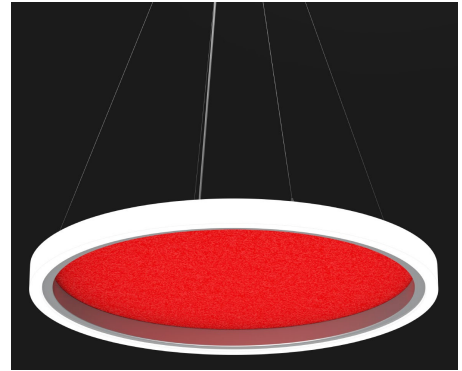

ORBIS II - Acoustic

Outer Acrylic Interior Pendant

9777 Reavis Park Drive
St. Louis, MO 63123
800.331.2425 or 314.631.6000

sales@glighting.com www.glighting.com

GENERAL SPECIFICATION

LED: High efficiency mid-power LEDs.

Acoustic Panel: 1/2" center acoustic panel reduces noise level in environment.

Lower Output: Lamping code ending with LO features lower lumen output.

LED Dimming: Standard 1% 0-10V dimming.

Cable Hanger: Standard 150" cable and white cord for on-site adjustability. Canopy painted textured white.

Canopy: Max remote driver installation distance: White LED 25ft from fixture body and RGB 45ft from fixture body. See Orbis Hanger Guide for more information.

Finish: Highly durable oven cured no VOC premium powder coat.

RGB: DMX controller supplied by others.

Surge Protection: External surge protector provided as standard.

SAMPLE CATALOG NUMBER:						
GL-2797-		F-	BLK-	ABLK-	1-	A
MODEL NO.	LAMPING		FINISH	ACOUSTIC	HANGER	OPTIONS
GL-2795 10lbs W 24" 4.5kg B 3" H 11"-145"	A. 24LED30 B. 24LED35 C. 24LED40 D. RGB	AL. 24LED30LO BL. 24LED35LO CL. 24LED40LO	Standard: Powder Coat BLK-Black BL-Blue GR-Gray LG-Light Gray BE-Beige PAB-Antique Brass PA-Painted Aluminum PTC-Painted Copper WH-White DBZ-Dark Bronze NSN-New Satin Nickel BRN-Brown RD-Red CH-Champagne RG-Reed Green SG-Sungold GM-Gun Metal POR-Oil Rubbed Bronze PG-Pine Green DO-Deep Orange PV-Purple Violet NB-Navy Blue	Standard: Acoustic ABLK-Black ABL-Blue AGR-Gray ALG-Light Gray ARD-Red Seamless Acoustic in 24" thru 48" sizes. Seam in 60" & 72".	1. Cable - Standard Drivers mounted remotely. See Orbis Hanger Guide for more information.	A. No Options BC. Black Cord Fixture supplied with black power cord. EL. Emergency LED Must be remotely mounted in a controlled environment with an area temperature range of 32°-131°F. Specify 120 or 277 voltage.
GL-2796 12lbs W 36" 5.4kg B 3" H 18.75"-145"	U. 36LED30 V. 36LED35 W. 36LED40 X. RGB	UL. 36LED30LO VL. 36LED35LO WL. 36LED40LO	Textured Powder TLV-Light Verdigris TWH-Textured White TBL-Textured Black TS-Textured Silver TBZ-Textured Bronze TST-Stone Premium: SA-Satin Aluminum	2. Oversized Drivers mounted inside oversized canopy. See Orbis Hanger Guide for more information.		
GL-2797 15lbs W 48" 6.8kg B 3" H 18.75"-145"	E. 48LED30 F. 48LED35 G. 48LED40 H. RGB	EL. 48LED30LO FL. 48LED35LO GL. 48LED40LO				
GL-2798 18lbs W 60" 8.2kg B 3" H 18.75"-145"	Y. 60LED30 Z. 60LED35 AA. 60LED40 BB. RGB	YL. 60LED30LO ZL. 60LED35LO AAL. 60LED40LO				
GL-2799 22lbs W 72" 10kg B 3" H 25.5"-142" Fixture Built with Four Acrylic Segments	I. 72LED30 J. 72LED35 K. 72LED40 L. RGB	IL. 72LED30LO JL. 72LED35LO KL. 72LED40LO				
						3. Vertical Remote Canopy Drivers mounted remotely. See Orbis Hanger Guide for more information.
			4. Vertical Integral Canopy Drivers mounted inside 12.5" oversized canopy. See Orbis Hanger Guide for more information. Hanger options 1&3 supplied with remote driver box.			

All Dimensions are nominal.

Light Source Definition

High Lumen Output						Low Lumen Output					
Code	Total Wattage	CRI	Rated Life Hrs	Delivered Lumens	Kelvin	Code	Total Wattage	CRI	Rated Life Hrs	Delivered Lumens*	Kelvin
24LED30/35/40	56	+80	50000	5141	3000/3500/4000	24LED30LO/35LO/40LO	34	+80	50000	3085	3000/3500/4000
36LED30/35/40	76	+80	50000	7480	3000/3500/4000	36LED30LO/35LO/40LO	46	+80	50000	4488	3000/3500/4000
48LED30/35/40	108	+80	50000	10197	3000/3500/4000	48LED30LO/35LO/40LO	65	+80	50000	6118	3000/3500/4000
60LED30/35/40	130	+80	50000	12950	3000/3500/4000	60LED30LO/35LO/40LO	73	+80	50000	6975	3000/3500/4000
72LED30/35/40	154	+80	50000	15345	3000/3500/4000	72LED30LO/35LO/40LO	92	+80	50000	9207	3000/3500/4000
RGB	Contact Factory for Details										

*Estimate
Universal Voltage unless otherwise specified.