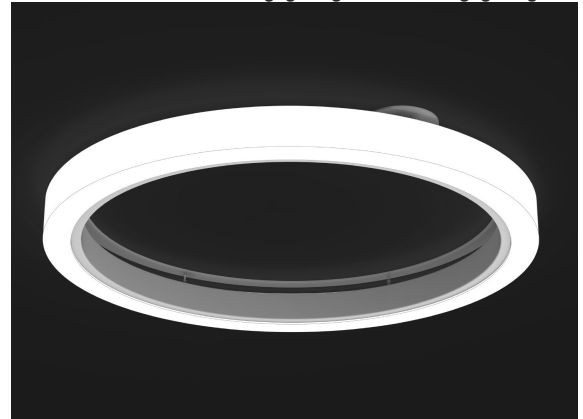

ORBIS II

Outer Acrylic Interior Surface Mount

9777 Reavis Park Drive
St. Louis, MO 63123
800.331.2425 or 314.631.6000

sales@glighting.com www.glighting.com

GENERAL SPECIFICATION

- LED:** High efficiency mid-power LEDs.
- Lower Output:** Lamping code ending with LO features lower lumen output.
- LED Dimming:** Standard 1% 0-10V dimming.
- Driver:** Max remote driver installation distance: White LED 25ft from fixture body and RGB 45ft from fixture body.
- RGB:** DMX controller supplied by others.
- Finish:** Highly durable oven cured no VOC premium powder coat.
- Mounting Plate:** Matches fixture finish.
- Surge Protection:** External surge protector provided as standard.